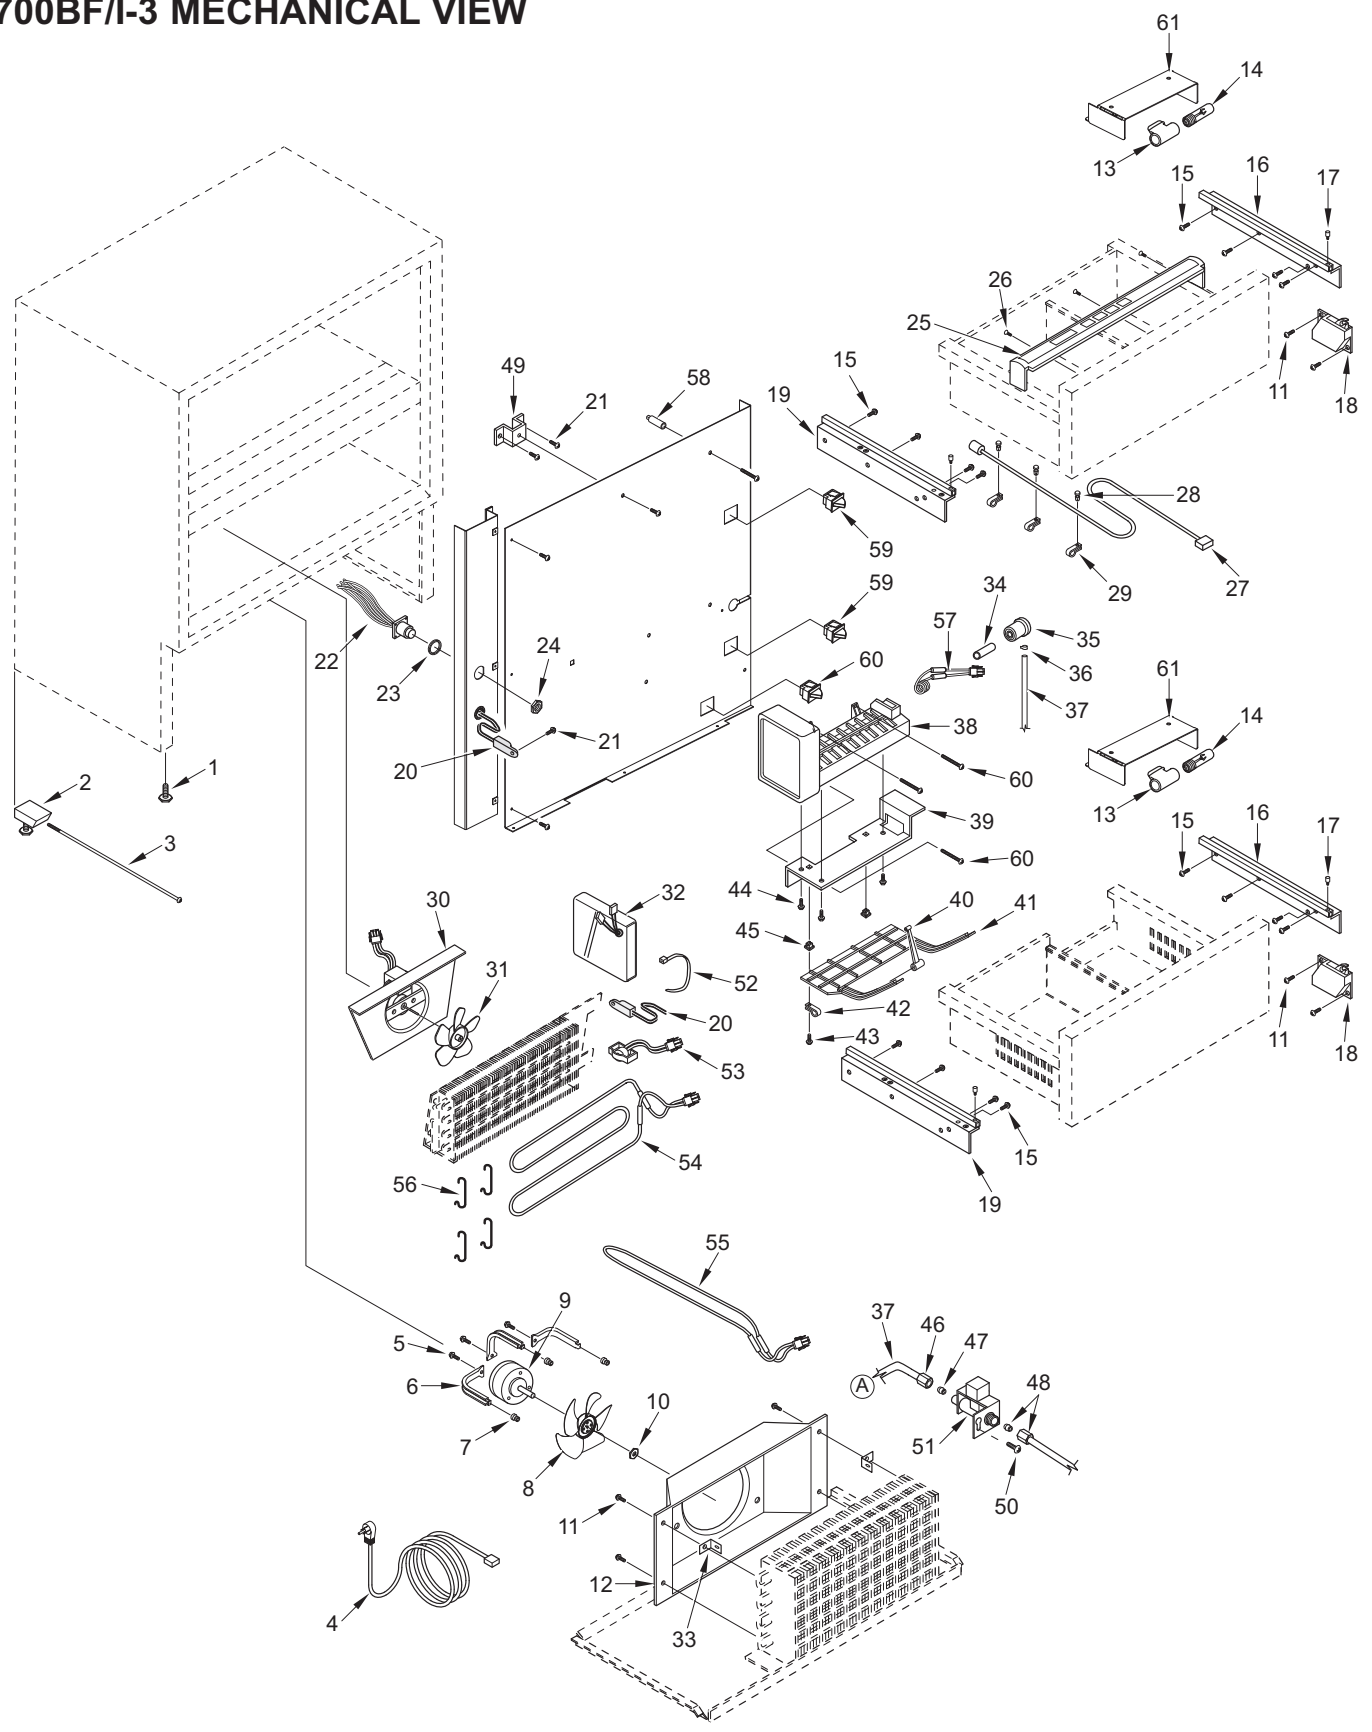

700BF/I-3 MECHANICAL VIEW PARTS LIST

<u>Ref #</u>	<u>Part #</u>	<u>Description</u>	<u>Ref #</u>	<u>Part #</u>	<u>Description</u>
1	3570060	Bolt, Leveler 3/8-16X2-1/8	33	3450290	Bracket, Angle #8a
2	4202000	Rear Leveler Assembly	34	2605405	Tube, Extension Fill
3	3421500	Adjusting Rod	35	1607600	Tube, Inlet
4	7002603	Cord, Power Svce	36	6220470	Fill Tube Clamp
5	6201000	Screw #8-32X3/8 Thread Forming	37	2600617	Plastic Water Line (See SN Breaks)
6	0261150	Bracket, Cond Fan Mtg		3026450	Tube,Plstc Water Pex (See SN Breaks)
7	3220360	Grommet, Mtg Brkt	38	4200520	Modular Icemaker (See IM Breakdown at back of this parts manual)
8	3150800	Blade, Condenser FW-SW	39	0167700	Bracket, Icemaker
9	4200740	Motor Pkg, Cond Fan	40	3421070	Rod, Connecting
10	6150410	Nut, 1/4-20	41	3140300	Arm, Icemaker Cntrl
11	6200030	Screw, #10-12 x 5/8", Truss CP	42	6120280	Clamp, Tube Nylon 3/16"
12	4281320	Shroud Assy, Cond Fan	43	6200080	Screw, #8-15 x 1/2" Truss HD
13	3050220	Socket, Light Int Base Sngl	44	6201000	Screw #8-32X3/8 Thread Forming
14	3030060	Bulb, Light 25W 1X2-1/2	45	6220220	Screw Grommet, 1/32 x 3/8" SQ
15	6202030	Screw, 1/4-20X1/2 But HD, Patchlk	46	3520030	Icemaker Nylon Nut, 1/4"
16	4134430	Drawer Assy, Slide-RH	47	3520050	Brass Insert, Solenoid
17	3550720	Pin, White Thread	48	3520470	PCKG, Valve Fitting
18	3541020	Closer, Drawer		3024910	Tube,Plstc Water Pex (See SN Breaks)
19	4134440	Drawer Assy, Slide-LH	49	0167690	Bracket, Grounding
20	4204150	Thermistor, ASM Srvc Pkg	50	6200780	Screw, #10-24X1/2" PH Hex Washer
21	6201270	Screw, #8-18 x 5/8" PH PN SS-Gnd	51	4202790	Water Valve (See SN Breaks)
22	4204020	Wire Harness, Display Replacement		7004267	Valve, WaterQC Svce (See SN Breaks)
23	6160370	Gasket, Rubber 13/16 MP3	52	6120450	Locking Cable Tie 9.7" BLK
24	6151010	Nut, Plastic 13/16-28 UNS	53	3082090	Terminator, Defrost
25	4163011	Ctrl Assy, BF/BFI Srvc	54	3070020	Heater, Defrost
26	6200700	Screw, #6-20 x 5/8" PH Flat HD SS	55	3013540	Heater, Drain Tube
27	3025480	Wire Harness, Display Flexible	56	1801100	Clip, SS Heater Blower
28	6180340	Snap Rivet, Plastic White 13/64	57	3070210	Heater, Fill Tube
29	6120280	Clamp, Tube Nylon 3/16"	58	6160310	Standoff, Nylon 1"
30	4201940	Evap Fan Motor Assy	59	3060140	SPST Light Switch
31	3150060	Blade, Fan 5-Prop 5-1/2"	60	3060130	SPST Fan/Icemaker Switch
32	7002875	Control Assy, Base Main Board Svce	61	7006006	Bracket, Light Svce
	7004666	Control Assy, Main Svce (RoHS)			

700BF/I-3 MECHANICAL VIEW