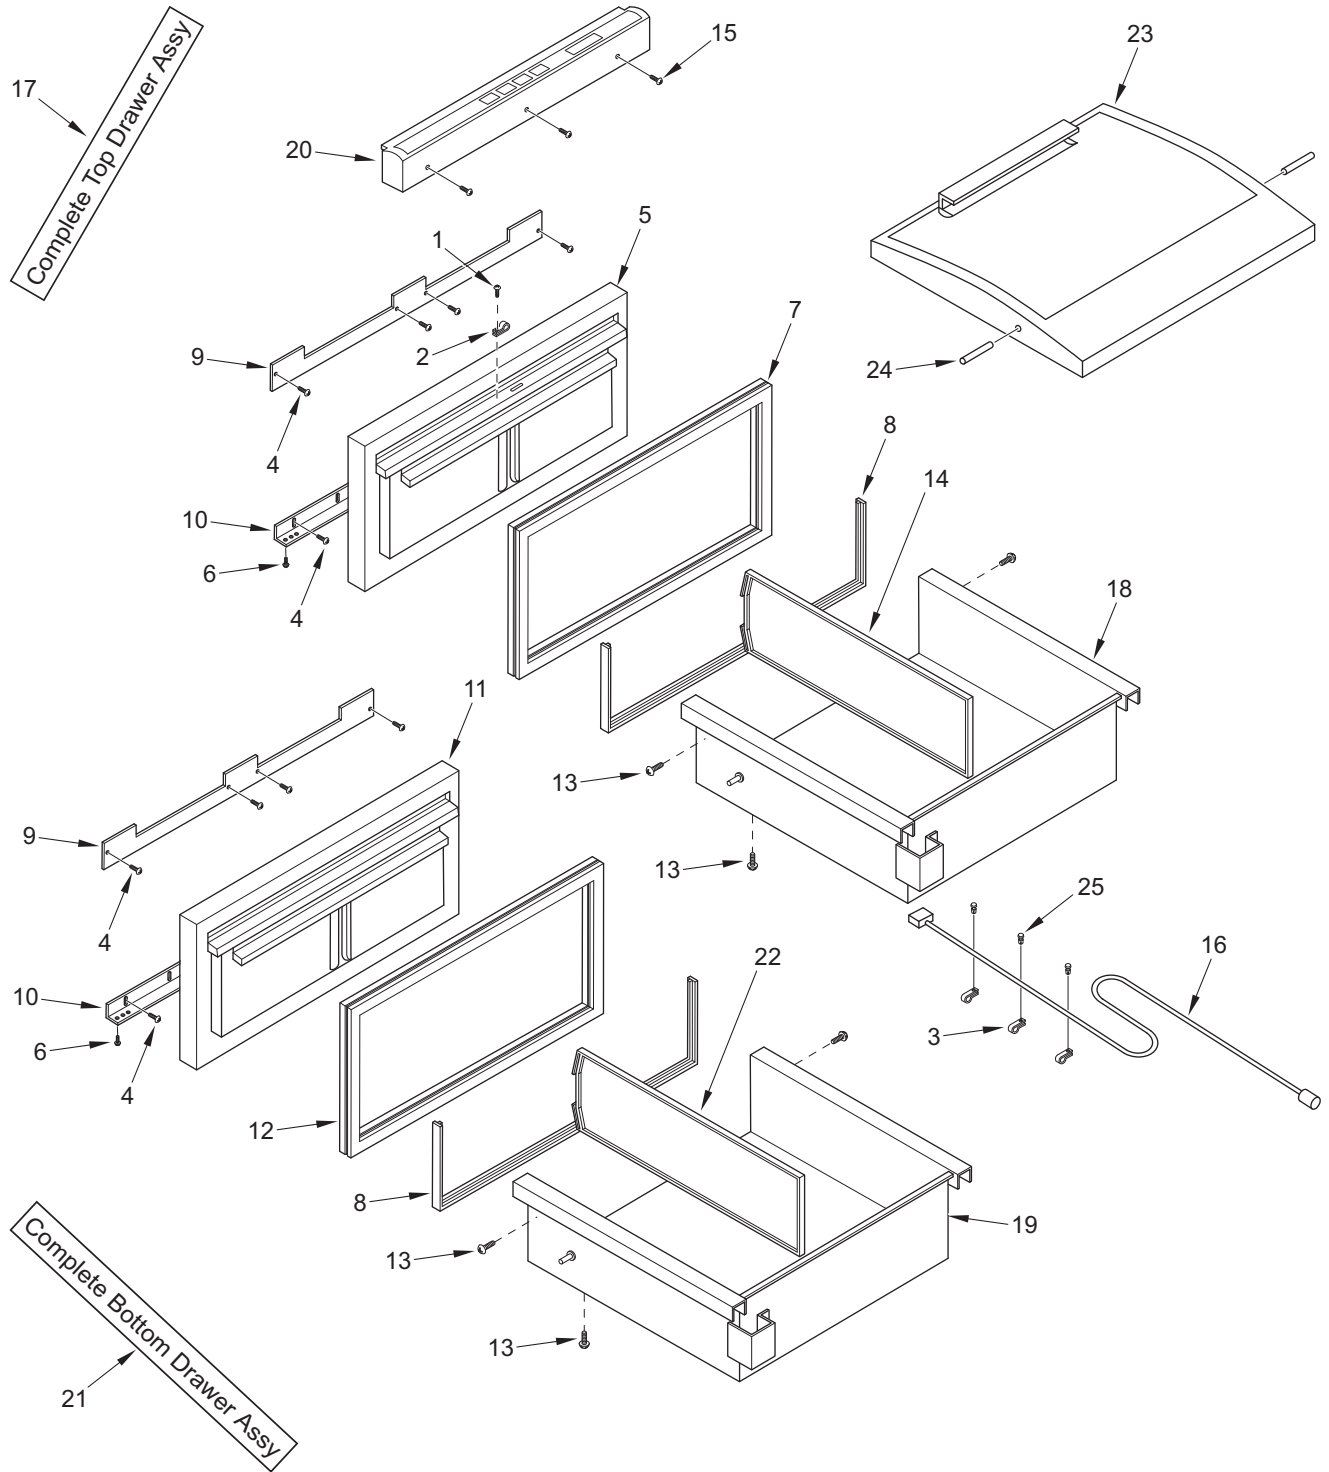

700BR-3 DRAWER VIEW PARTS LIST

<u>Ref #</u>	<u>Part #</u>	<u>Description</u>
1	6110280	Bolt, #10-24 x 3/4", Round Head
2	6120190	Tube Clamp, Steel, 3/16"
3	6120280	Clamp, Tube Nylon 3/16"
4	6200720	Screw, #8-18 x 1/2 PH Truss HD
5	4131730	Upper Drawer Front Assy
6	6201500	Screw, #10X3/4 Drill PH Hex Was
7	3212220	Gasket, Drawer-UPR
8	3211560	Seal, Tub White 37-5/8"
9	3421930	Bracket, Door Panel-Upper
10	3421940	Bracket, Door Panel-Lower
11	4131740	Lower Drawer Front Assy
12	3212230	Gasket, Drawer-LWR
13	6200110	Screw, #10-12 x 5/8" Truss SS
14	3601340	Upper Drawer Divider
15	6200700	Screw, #6-20 x 5/8" PH Flat HD SS
16	3025480	Wiring Harness, Display Flexible
17	4135581	Drawer Assy, Top Service
18	3414470	Tub, Upper Ref Drw Closer Front
19	3414070	Tub, Lwr Drawer
20	4163041	Panel Assy, Control 700BR Svce
	7004253	Panel Assy, Control 700BR Svce (RoHS)
21	4135591	Drawer Assy, Lwr Service
22	3601350	Lower Drawer Divider
23	3470320	Lid Assy, Crisper
24	3412240	Pin, Crisper (2)
25	6180340	Snap Rivet, Plastic White 13/64

NOTE: Drawer panels on this model are a sales accessory. For part numbers of complete door panel sets or components of the door panel sets, contact the factory.

700BR-3 DRAWER VIEW