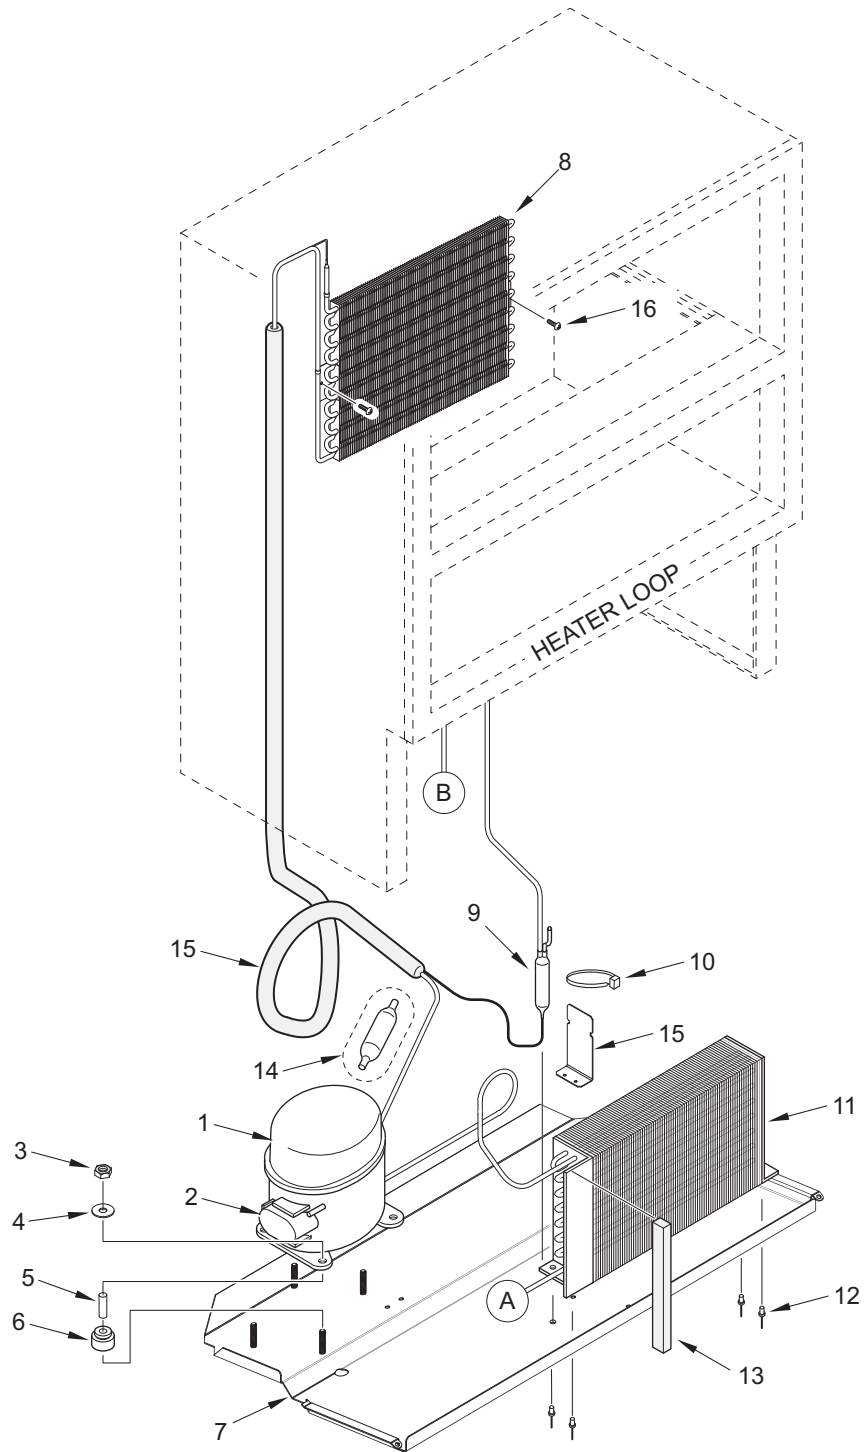

700BR-3 SEALED SYSTEM VIEW PARTS LIST

<u>Ref #</u>	<u>Part #</u>	<u>Description</u>
1	4201880	Service Compressor, Ref. (EMI30HER)
2	3112211	Electrical Assy, EMU30HSC (Used w/Production EMU30HSC Comp)
	7005578	Capacitor, 12 Mf Svce (Used w/Production EMU30HSC Comp)
	3111370	Relay, EMB 1351400 OR 213514008 (Used w/EMI30HSC Srvc Comp)
	3111410	Overload, (4TM734LFB) (Used w/EMI30HSC Srvc Comp)
3	6150220	Nut, 5/16-18 Hex Zinc
4	6240050	Flat Washer, 5/16"
5	6160070	Sleeve, 5/16 x 7/16 x 7/8"
6	3150170	Rubber Grommet, Large, 15/16"
7	NA	Unit Tray Assy (Special Order, Contact Factory)
8	3130640	Evaporator, Ref
9	3014230	Filter-Drier, High Side
10	6120170	Locking Cable Tie, Red, 11-1/2"
11	3120431	Condenser, Wire on Tube
12	6180040	Pop Rivet, 3/16X1/8 Grip
13	6230370	Adhesive Back Foam Strip, 1 x 1/2
14	3014100	Suction Line Drier (Service Only)
15	4251670	Heat Exch, Lower
16	6201270	Screw, #8-18 x 5/8" PH PN SS-Gnd
15	7005783	Bracket, Drier Svce

700BR-3 SEALED SYSTEM VIEW