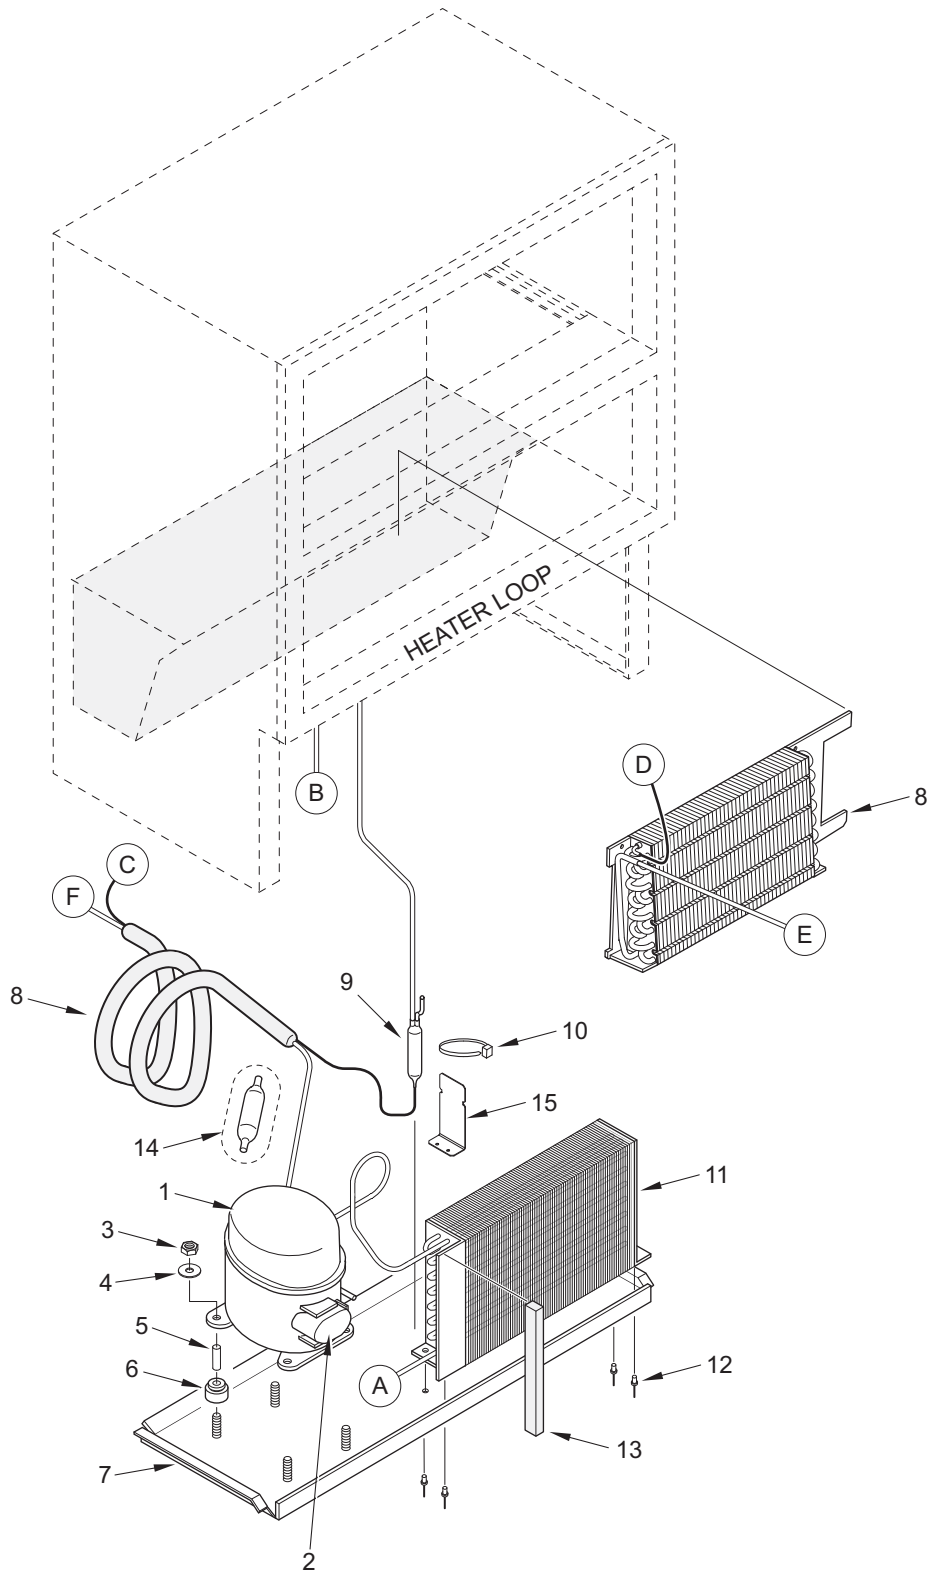

700BC/I-3 SEALED SYSTEM PARTS LIST

<u>Ref #</u>	<u>Part #</u>	<u>Description</u>
1	7002345	Compressor Assy, EGUS70HLP Svce
2	3112621	Electrical Assy, EGUS70HLP (Used with EGUS70HLP Comp.)
	3112214	Electrical Assy, EGU70 (Used with EGU70HLC Comp.)
	3111350	Relay, (8EA403) (Used with FGS70HA Comp.)
	3111380	Overload, (4TM283ULB) (Used with FGS70HA Comp.)
	7005578	Capacitor, 12 Mf Svce (Used with EGUS70HLP Comp.)
	3111270	Capacitor (20Mf) (Used with EGU70HLC & FGS70HA Comp's.)
	7005579	Term Cvr Spring, EGZ80 Svce (Used w/EGUS70HLP & EGU70HLC)
3	6150220	Nut, 5/16-18 Hex Zinc
4	6240050	Flat Washer, 5/16"
5	6160070	Sleeve, 5/16 x 7/16 x 7/8"
6	3150170	Rubber Grommet, Large, 15/16"
7	4311120	Tray, Unit Assy
8	4204240	Evap/Heat Exchanger Assy, Freezer
9	3014230	Filter-Drier, High Side
10	6120170	Locking Cable Tie, Red, 11-1/2"
11	7002551	Condenser, Svce
12	6180040	Pop Rivet, 3/16X1/8 Grip
13	6230370	Adhesive Back Foam Strip, 1 x 1/2
14	3014100	Suction Line Drier (Service Only)
15	7005783	Bracket, Drier Svce

700BC/I-3 SEALED SYSTEM VIEW