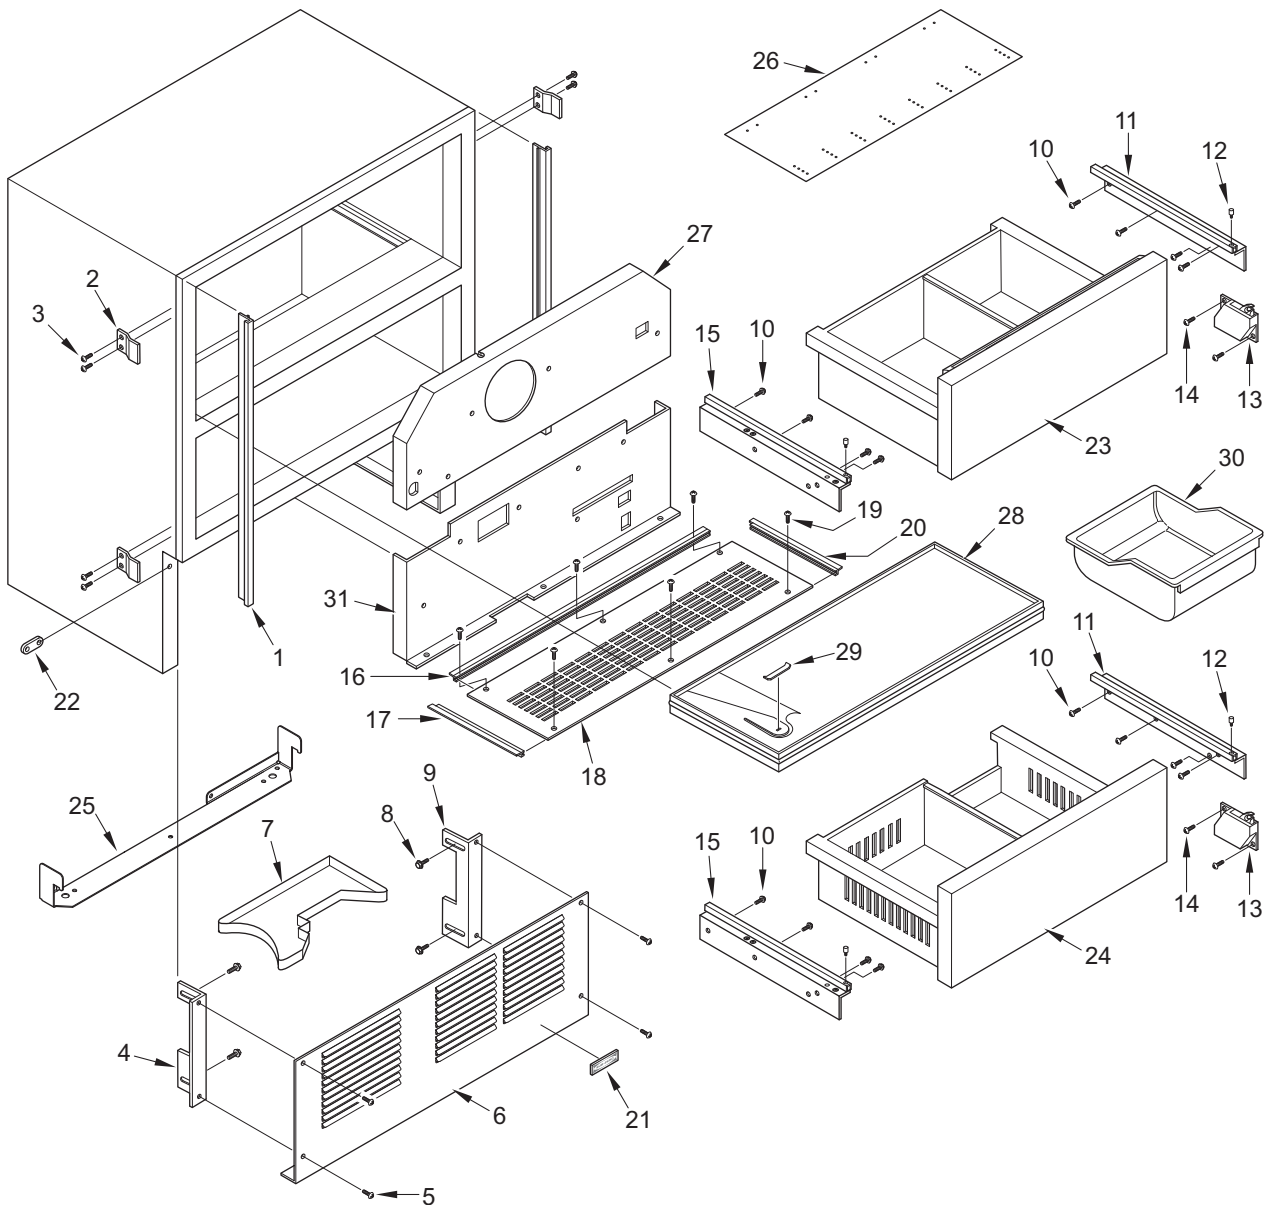

700BC/I-3 COSMETIC PARTS LIST

<u>Ref #</u>	<u>Part #</u>	<u>Description</u>
1	3516020	Molding, Side
2	3421510	Bracket, Ref to Cab
3	6201180	Screw, Tapping, #8 x 1/2" PH FL HD
4	0167662	Kickplate Brkt,LH
5	6200050	Screw, #10-12 x 1/2" Pan HD
6	3530430	Grille, Kickplate
7	0167450	Pan, Drain TB & UC
8	6200780	Screw, #10-24 x 1/2" PH Hex
9	0167661	Kickplate Brkt,RH
10	6202030	Screw, 1/4-20 x 1/2" But HD, Patchlk
11	4134430	Drawer Assy, Slide-RH
12	3550720	Pin, White Thread
13	3541020	Closer, Drawer
14	6200110	Screw, #10-12 x 5/8" Truss SS
15	4134440	Drawer Assy, Slide-LH
16	3211493	Sump Cover Seal-Back
17	3211492	Sump Cover Seal-LS
18	4151900	Evap. Sump Cover Assy. (Incl. Seals)
19	6200080	Screw, #8-15 x 1/2" Truss HD
20	3211491	Sump Cover Seal-RS
21	3580170	Nameplate
22	3421460	Bracket-Unit to Unit
23	NA	See Drawer View & Drawer Parts List
24	NA	See Drawer View & Drawer Parts List
25	0167550	Bracket, Anti Tip
26	3754220	Door Panel Drilling Template
27	0235501	Srvc, Shroud, Upper Fan
28	4152160	Divider Assy, Mullion/Wire Tray
29	3450780	Clip, Wire
30	3414220	Bucket, Ice
31	0235491	Srvc, Air Duct, Lower

700BC/I-3 COSMETIC VIEW