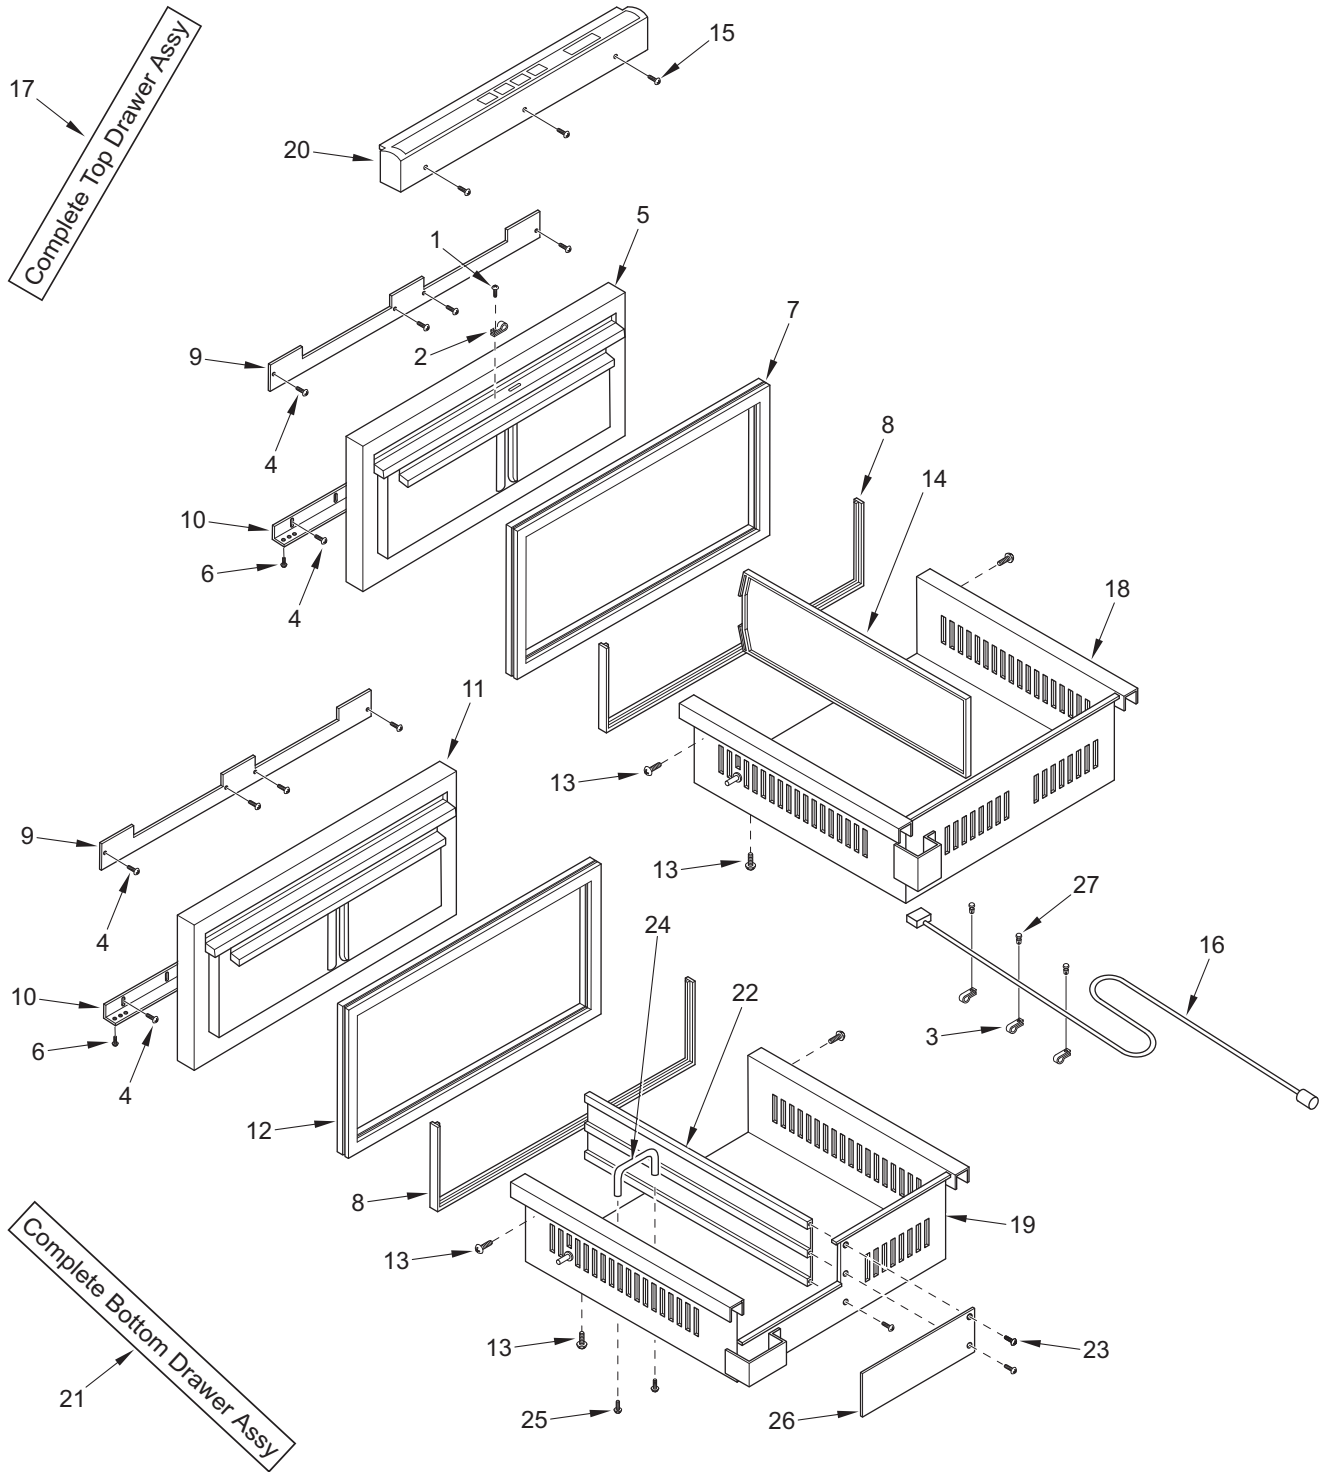

700BF/I-3 DRAWER VIEW PARTS LIST

<u>Ref #</u>	<u>Part #</u>	<u>Description</u>
1	6200080	Screw, #8-15 x 1/2" Truss HD
2	6120190	Tube Clamp, Steel, 3/16"
3	6120280	Clamp, Tube Nylon 3/16"
4	6200720	Screw, #8-18 x 1/2 PH Truss HD
5	4131730	Upper Drawer Front Assy
6	6201500	Screw, #10X3/4 Drill PH Hex Was
7	3212220	Gasket, Drawer-UPR
8	3211560	Seal, Tub White 37-5/8"
9	3421930	Bracket, Door Panel-Upper
10	3421940	Bracket, Door Panel-Lower
11	4131750	Lower Drawer Front Assy
12	3212230	Gasket, Drawer-LWR
13	6200110	Screw, #10-12 x 5/8" Truss SS
14	3601340	Divider, Top Drawer
15	6200700	Screw, #6-20 x 5/8" PH Flat HD SS
16	3025480	Wire Harness, Display Flexible
17	4136460	Drawer Assy, Upr BF Svc
18	3414750	Tub, Upper BF Drawer
19	3414210	Tub, Lower Drawer
20	4163011	Panel Assy, Control 700BF Svce
	7004232	Panel Assy, Control 700BF Svce (RoHS)
21	4135310	Drawer Assy, LWR
22	3601420	Divider, Ice Drawer
23	6200710	Screw, #8-18X3/8" Fillister HD
24	3511040	3" Wire Pull (units with IM only)
25	6200080	Screw, #8-15X1/2" Truss HD (units with IM only)
	3550400	Hole Plug (units w/o IM only)
26	3414230	Filler Plate, Drawer tub
27	6180340	Snap Rivet, Plastic White 13/64

NOTE: Drawer panels on this model are a sales accessory. For part numbers of complete door panel sets or components of the door panel sets, contact the factory.

700BF/I-3 DRAWER VIEW