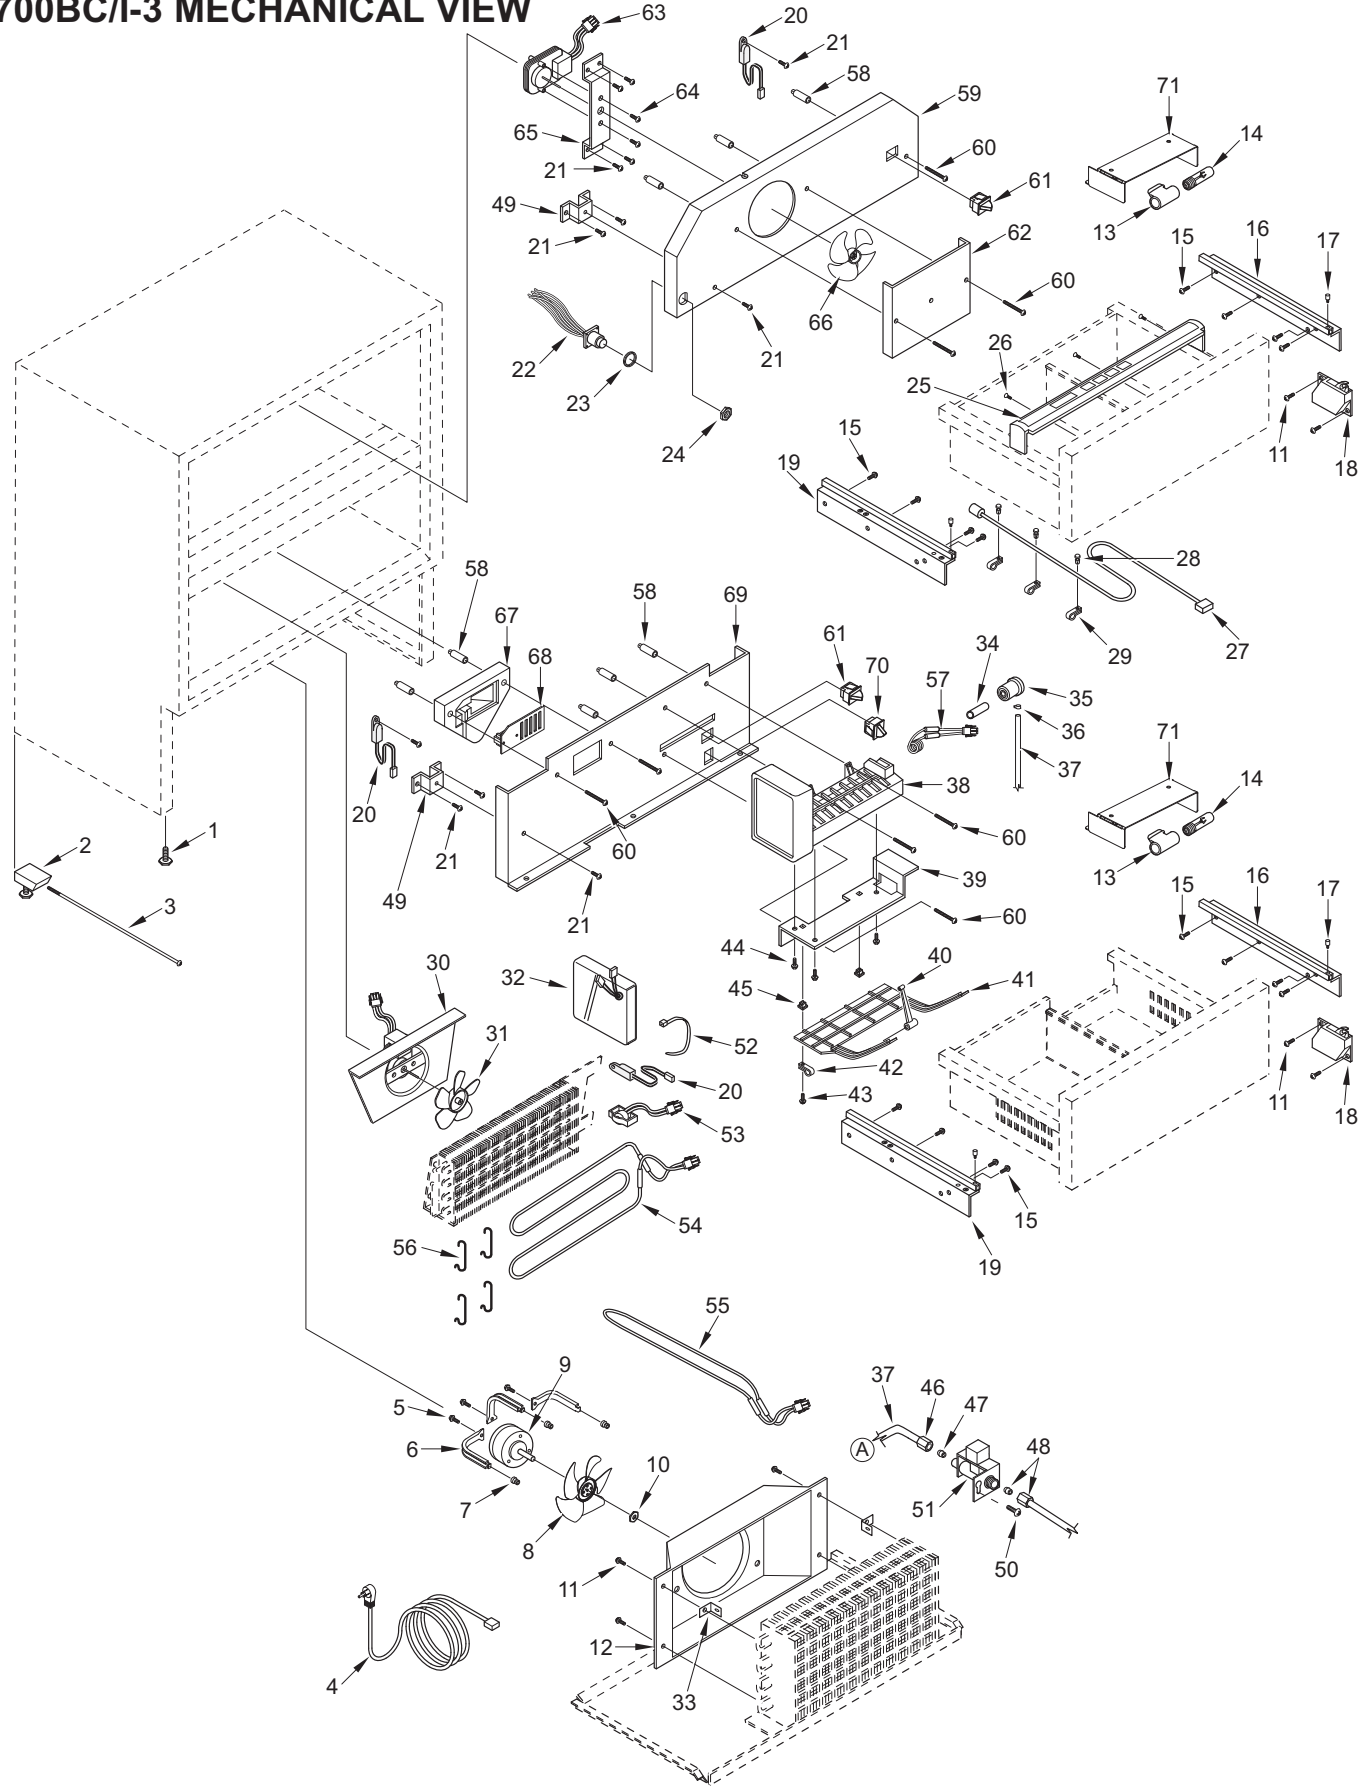

700BC/I-3 MECHANICAL PARTS LIST

<u>Ref #</u>	<u>Part #</u>	<u>Description</u>	<u>Ref #</u>	<u>Part #</u>	<u>Description</u>
1	3570060	Bolt, Leveler 3/8-16X2-1/8	38	4200520	Modular Icemaker
2	4202000	Rear Leveler Assembly			(See IM Breakdown at back of this parts manual)
3	3421500	Adjusting Rod	39	0261880	Bracket, Icemaker
4	7002603	Cord, Power Svce	40	3421070	Rod, Connecting
5	6201000	Screw #8-32X3/8 Thread Forming	41	3140300	Arm, Icemaker Cntrl
6	0261150	Bracket, Cond Fan Mtg	42	6120280	Clamp, Tube Nylon 3/16"
7	3220360	Grommet, Mtg Brkt	43	6200080	Screw, #8-15 x 1/2" Truss HD
8	3150800	Blade, Condenser FW-SW	44	6201000	Screw #8-32X3/8 Thread Forming
9	4200740	Motor Pkg, Cond Fan	45	6220220	Screw Grommet, 1/32 x 3/8" SQ
10	6150410	Nut, 1/4-20	46	3520030	Icemaker Nylon Nut, 1/4"
11	6200030	Screw, #10-12 x 5/8", Truss CP	47	3520050	Brass Insert, Solenoid
12	4281320	Shroud Assy, Cond Fan	48	3520470	PCKG, Valve Fitting
13	3050220	Socket, Light Int Base Sngl		3024910	Tube,Plstc Water Pex (See SN Breaks)
14	3030060	Bulb, Light 25W 1X2-1/2	49	0167691	Bracket, Grounding
15	6202030	Screw, 1/4-20X1/2 But HD, Patchlk	50	6200780	Screw, #10-24X1/2" PH Hex Washer
16	4134430	Drawer Assy, Slide-RH	51	4202790	Water Valve (See SN Breaks)
17	3550720	Pin, White Thread		7004267	Valve,Water QC Svce (See SN Breaks)
18	3541020	Closer, Drawer	52	6120450	Locking Cable Tie 9.7" BLK
19	4134440	Drawer Assy, Slide-LH	53	3082090	Terminator, Defrost
20	4204150	Thermistor, ASM Srvc Pkg	54	3070020	Heater, Defrost
21	6201270	Screw, #8-18 x 5/8" PH PN SS-Gnd	55	3013540	Heater, Drain Tube
22	4204020	Wire Harness, Display Replacement	56	1801100	Clip, SS Heater Blower
23	6160370	Gasket, Rubber 13/16 MP3	57	3070210	Heater, Fill Tube
24	6151010	Nut, Plastic 13/16-28 UNS	58	6160310	Standoff, Nylon 1"
25	4162761	Control Panel Assy, BC	59	0235500	Shroud, Upper Fan
26	6200700	Screw, #6-20 x 5/8" PH Flat HD SS	60	6201120	Screw, #8-18 X 2 Truss Hd
27	3025480	Wire Harness, Display Flexible	61	3060140	SPST Light Switch
28	6180340	Snap Rivet, Plastic White 13/64	62	0213001	Diffuser, Fan Upper
29	6120280	Clamp, Tube Nylon 3/16"	63	4200170	Ref Fan Motor Repl Components
30	4201940	Evap Fan Motor Assy	64	6110270	Bolt, #10-32 x 1/4" RD HD
31	3150060	Blade, Fan 5-Prop 5-1/2"	65	0212540	Bracket, Fan (SRVC Brkt)
32	7002875	Control Assy, Base Main Board Svce	66	3150640	Fan Blade, Evaporator
	7004666	Control Assy, Main Svce (RoHS)	67	3150920	Mount, Baffle Insulator
33	3450290	Bracket, Angle #8a	68	3014140	Control, Baffle
34	2605405	Tube, Extension Fill	69	0235490	Air Duct, Lower
35	1607600	Tube, Inlet	70	3060130	SPST Fan/Icemaker Switch
36	6220470	Fill Tube Clamp	71	7006006	Bracket, Light Svce
37	2600617	Plastic Water Line (See SN Breaks)			
	3026450	Tube,Plstc Water Pex (See SN Breaks)			

700BC/I-3 MECHANICAL VIEW