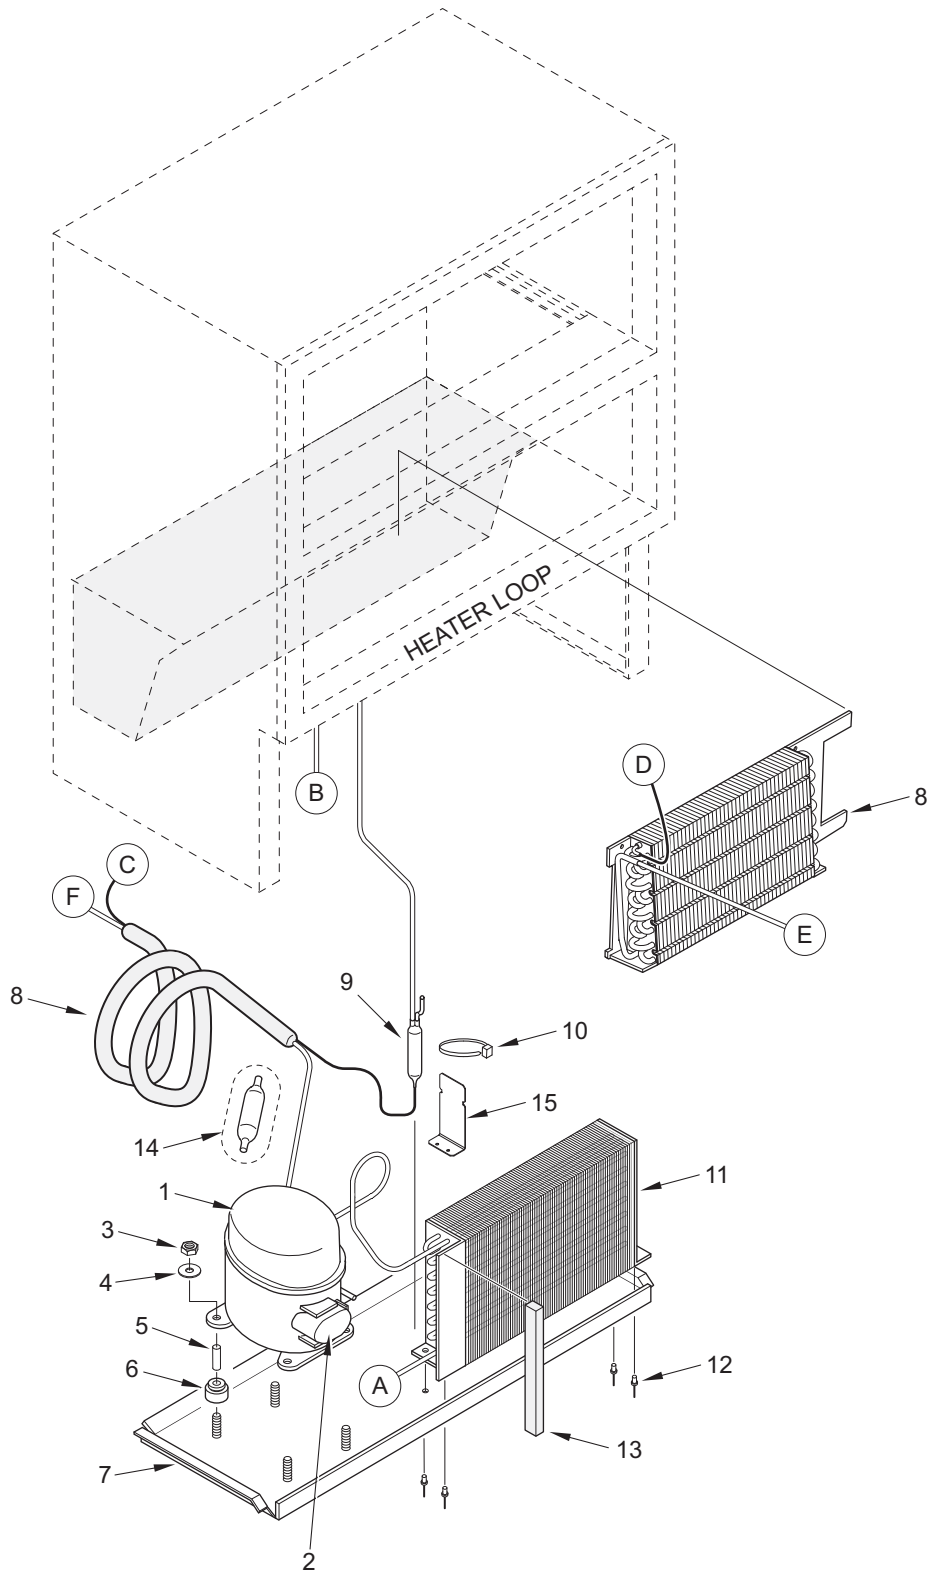

700BF/I-3 SEALED SYSTEM VIEW PARTS LIST

<u>Ref #</u>	<u>Part #</u>	<u>Description</u>
1	7002345	Compressor Assy, EGUS70HLP Svce
2	3112621	Electrical Assy, EGUS70HLP (Used with EGUS70HLP Comp.)
	3112214	Electrical Assy, EGU70 (Used with EGU70HLC Comp.)
	3111350	Relay, (8EA403) (Used with FGS70HA Comp.)
	3111380	Overload, (4TM283ULB) (Used with FGS70HA Comp.)
	7005578	Capacitor, 12 Mf Svce (Used with EGUS70HLP Comp.)
	3111270	Capacitor (20Mf) (Used with EGU70HLC & FGS70HA Comp's.)
	7005579	Term Cvr Spring, EGZ80 Svce (Used w/EGUS70HLP & EGU70HLC)
3	6150220	Nut, 5/16-18 Hex Zinc
4	6240050	Flat Washer, 5/16"
5	6160070	Sleeve, 5/16 x 7/16 x 7/8"
6	3150170	Rubber Grommet, Large, 15/16"
7	4311120	Tray, Unit Assy
8	4204240	Evap/Heat Exchanger Assy, Freezer
9	3014230	Filter-Drier, High Side
10	6120170	Locking Cable Tie, Red, 11-1/2"
11	7002551	Condenser, Svce
12	6180040	Pop Rivet, 3/16X1/8 Grip
13	6230370	Adhesive Back Foam Strip, 1 x 1/2
14	3014100	Suction Line Drier (Service Only)
15	7005783	Bracket, Drier Svce

700BF/I-3 SEALED SYSTEM VIEW