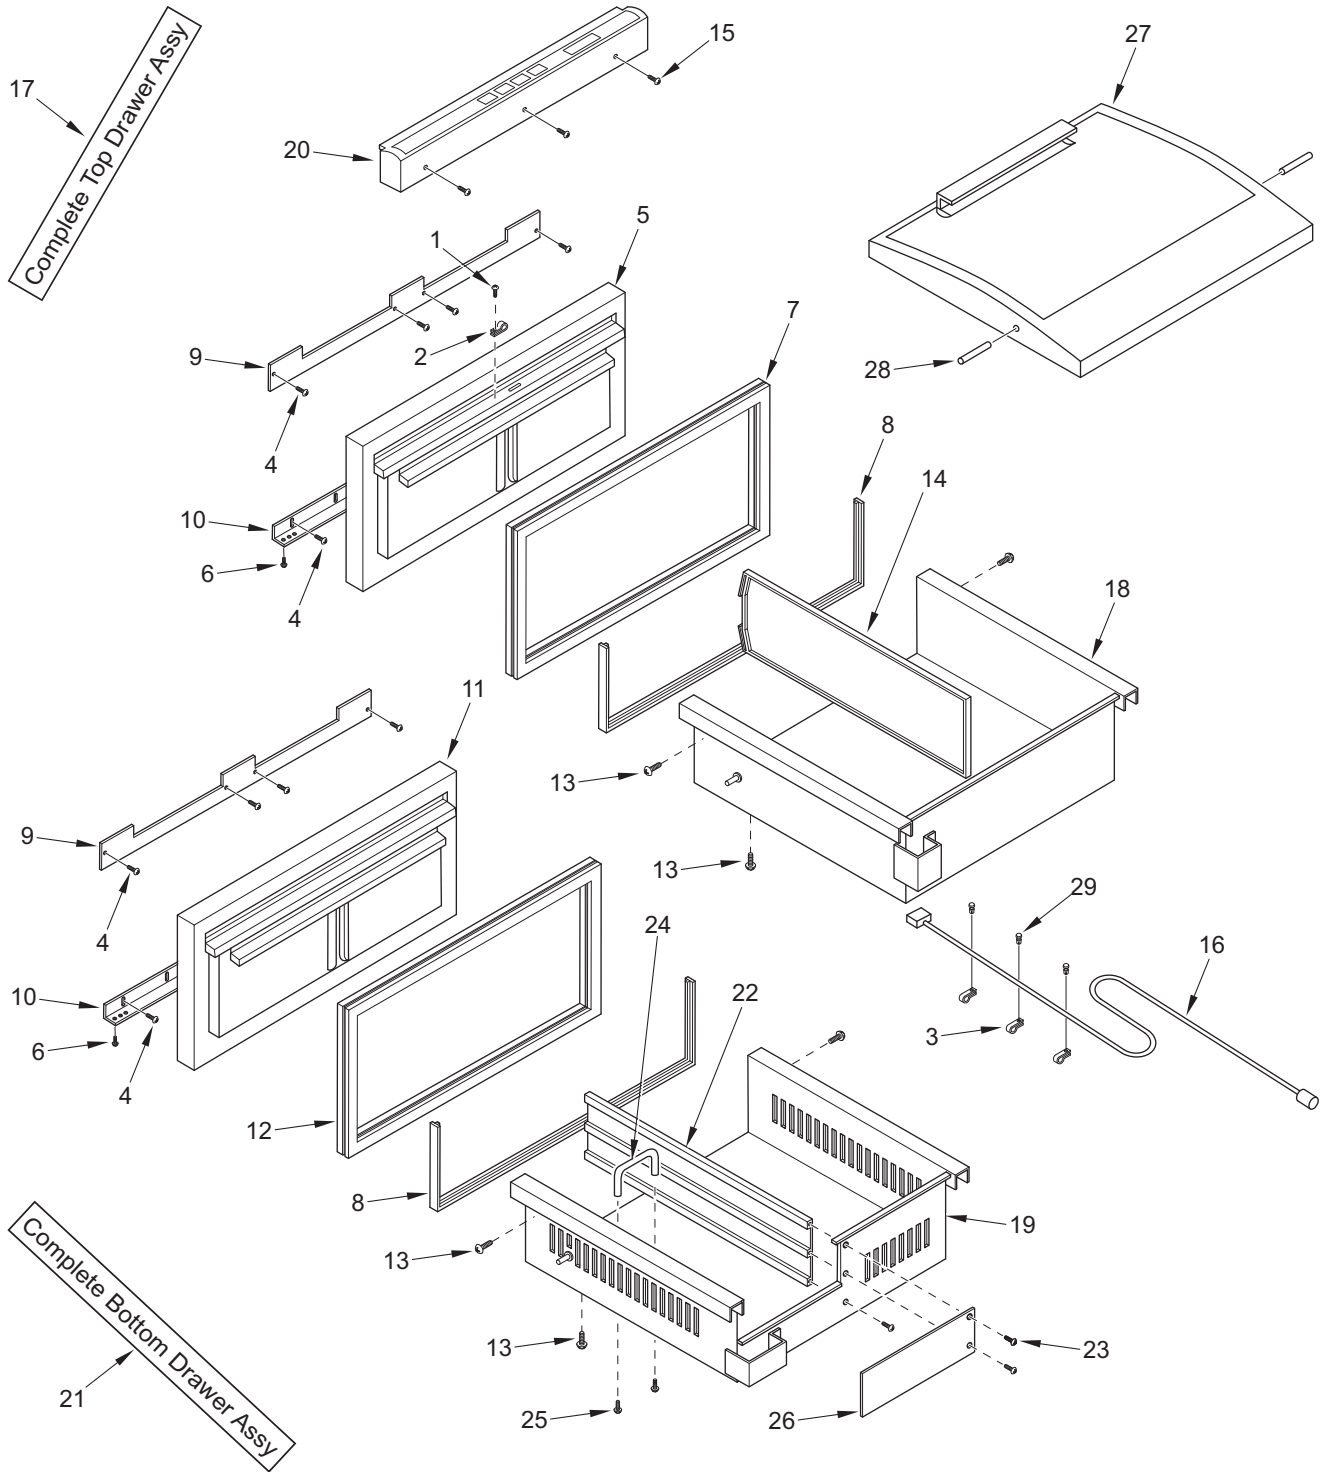

700BC/I-3 DRAWER PARTS LIST

<u>Ref #</u>	<u>Part #</u>	<u>Description</u>
1	6200080	Screw, #8-15 x 1/2" Truss HD
2	6120190	Tube Clamp, Steel, 3/16"
3	6120280	Clamp, Tube Nylon 3/16"
4	6200720	Screw, #8-18 x 1/2 PH Truss HD
5	4131730	Upper Drawer Front Assy
6	6201500	Screw, #10X3/4 Drill PH Hex Was
7	3212220	Gasket, Drawer-UPR
8	3211560	Seal, Tub White 37-5/8"
9	3421930	Bracket, Door Panel-Upper
10	3421940	Bracket, Door Panel-Lower
11	4131750	Lower Drawer Front Assy
12	3212230	Gasket, Drawer-LWR
13	6200110	Screw, #10-12 x 5/8" Truss SS
14	3601340	Divider, Top Drawer
15	6200700	Screw, #6-20 x 5/8" PH Flat HD SS
16	3025480	Wire Harness, Display Flexible
17	4135290	Drawer Assy, UPR
18	3414470	Tub, Upper Ref Drw Closer Front
19	3414210	Tub, Lower Drawer
20	4162762	Panel Assy, Control 700BC Svce
	7004230	Panel Assy, Control 700BC Svce (RoHS)
21	4135310	Drawer Assy, LWR
22	3601420	Divider, Ice Drawer
23	6200710	Screw, #8-18X3/8" Fillister HD
24	3511040	3" Wire Pull (units with IM only)
25	6200080	Screw, #8-15X1/2" Truss HD (units with IM only)
	3550400	Hole Plug (units w/o IM only)
26	3414230	Filler Plate, Drawer tub
27	3470320	Lid Assy, Crisper
28	3412240	Pin, Crisper
29	6180340	Snap Rivet, Plastic White 13/64

NOTE: Drawer panels on this model are a sales accessory. For part numbers of complete door panel sets or components of the door panel sets, contact the factory.

700BC/I-3 DRAWER VIEW