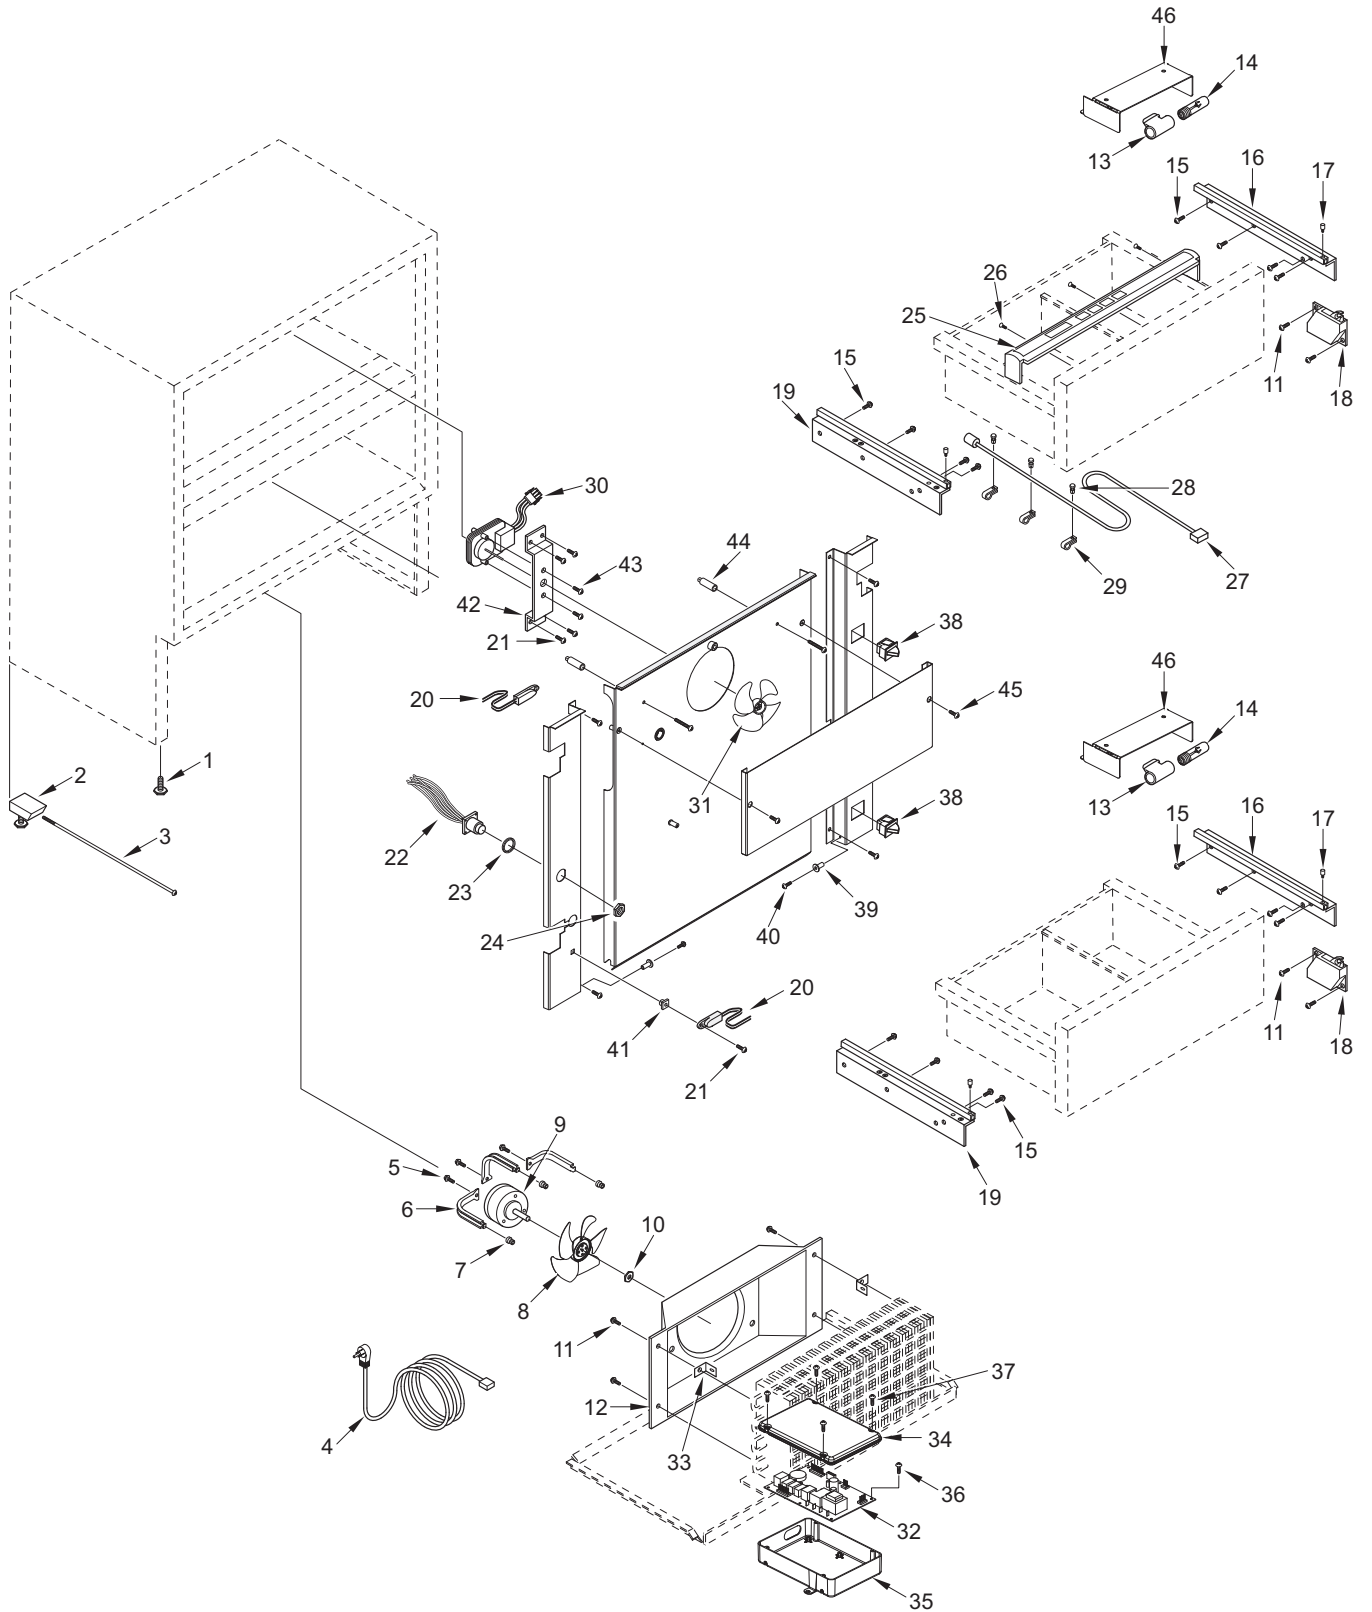

700BR-3 MECHANICAL VIEW PARTS LIST

<u>Ref #</u>	<u>Part #</u>	<u>Description</u>	<u>Ref #</u>	<u>Part #</u>	<u>Description</u>
1	3570060	Bolt, Leveler 3/8-16X2-1/8	24	6151010	Nut, Plastic 13/16-28 UNS
2	4202000	Rear Leveler Assembly	25	4163041	Cntrl Panel Assy,700BR Srvc
3	3421500	Adjusting Rod	26	6200700	Screw, #6-20 x 5/8" PH Flat HD SS
4	7002603	Cord, Power Svce	27	3025480	Wire Harness, Display Flexible
5	6201000	Screw #8-32X3/8 Thread Forming	28	6180340	Snap Rivet, Plastic White 13/64
6	0261150	Bracket, Cond Fan Mtg	29	6120280	Clamp, Tube Nylon 3/16"
7	3220360	Grommet, Mtg Brkt	30	4220801	Motor Ass, Evap Fan
8	3150800	Blade, Condenser FW-SW	31	3150640	Fan Blade, Evaporator
9	4200740	Motor Pkg, Cond Fan	32	7002876	Control, Main Board Svce
10	6150410	Nut, 1/4-20		7004664	Control, Main Board Svce (RoHS)
11	6200030	Screw, #10-12 x 5/8", Truss CP	33	3450290	Bracket, Angle #8a
12	4281320	Shroud Assy, Cond Fan	34	3412490	Cover, Cntrl Housing
13	3050220	Socket, Light Int Base Sngl	35	3412540	Housing, Control
14	3030060	Bulb, Light 25W 1X2-1/2	36	6200140	Screw, #8-15 x 3/8" Truss HD
15	6202030	Screw, 1/4-20X1/2 But HD, Patchlk	37	6200280	Screw, #8-18 x 1" Pan Head
16	4134430	Drawer Assy, Slide-RH	38	3060140	Switch, Light
17	3550720	Pin, White Thread	39	3520420	Insert / Diffuser Stand-off
18	3541020	Closer, Drawer	40	6201330	Screw, #8 PH-Pan Head 1"
19	4134440	Drawer Assy, Slide-LH	41	6220220	Screw Grommet, 1/32 x 3/8" SQ
20	4204150	Thermistor, ASM Srvc Pkg	42	0212330	Bracket, Evap Fan Motor
21	6201270	Screw, #8-18 x 5/8" PH PN SS-Gnd	43	6110270	Bolt, #10-32 x 1/4" RD HD
22	4204020	Wire Harness, Display Replacement	44	6160310	Standoff, Nylon 1"
23	6160370	Gasket, Rubber 13/16 MP3	45	6202070	Screw,#6-32X1/2 PH RD HD Zinc
			46	7006006	Bracket, Light Svce

700BR-3 MECHANICAL VIEW