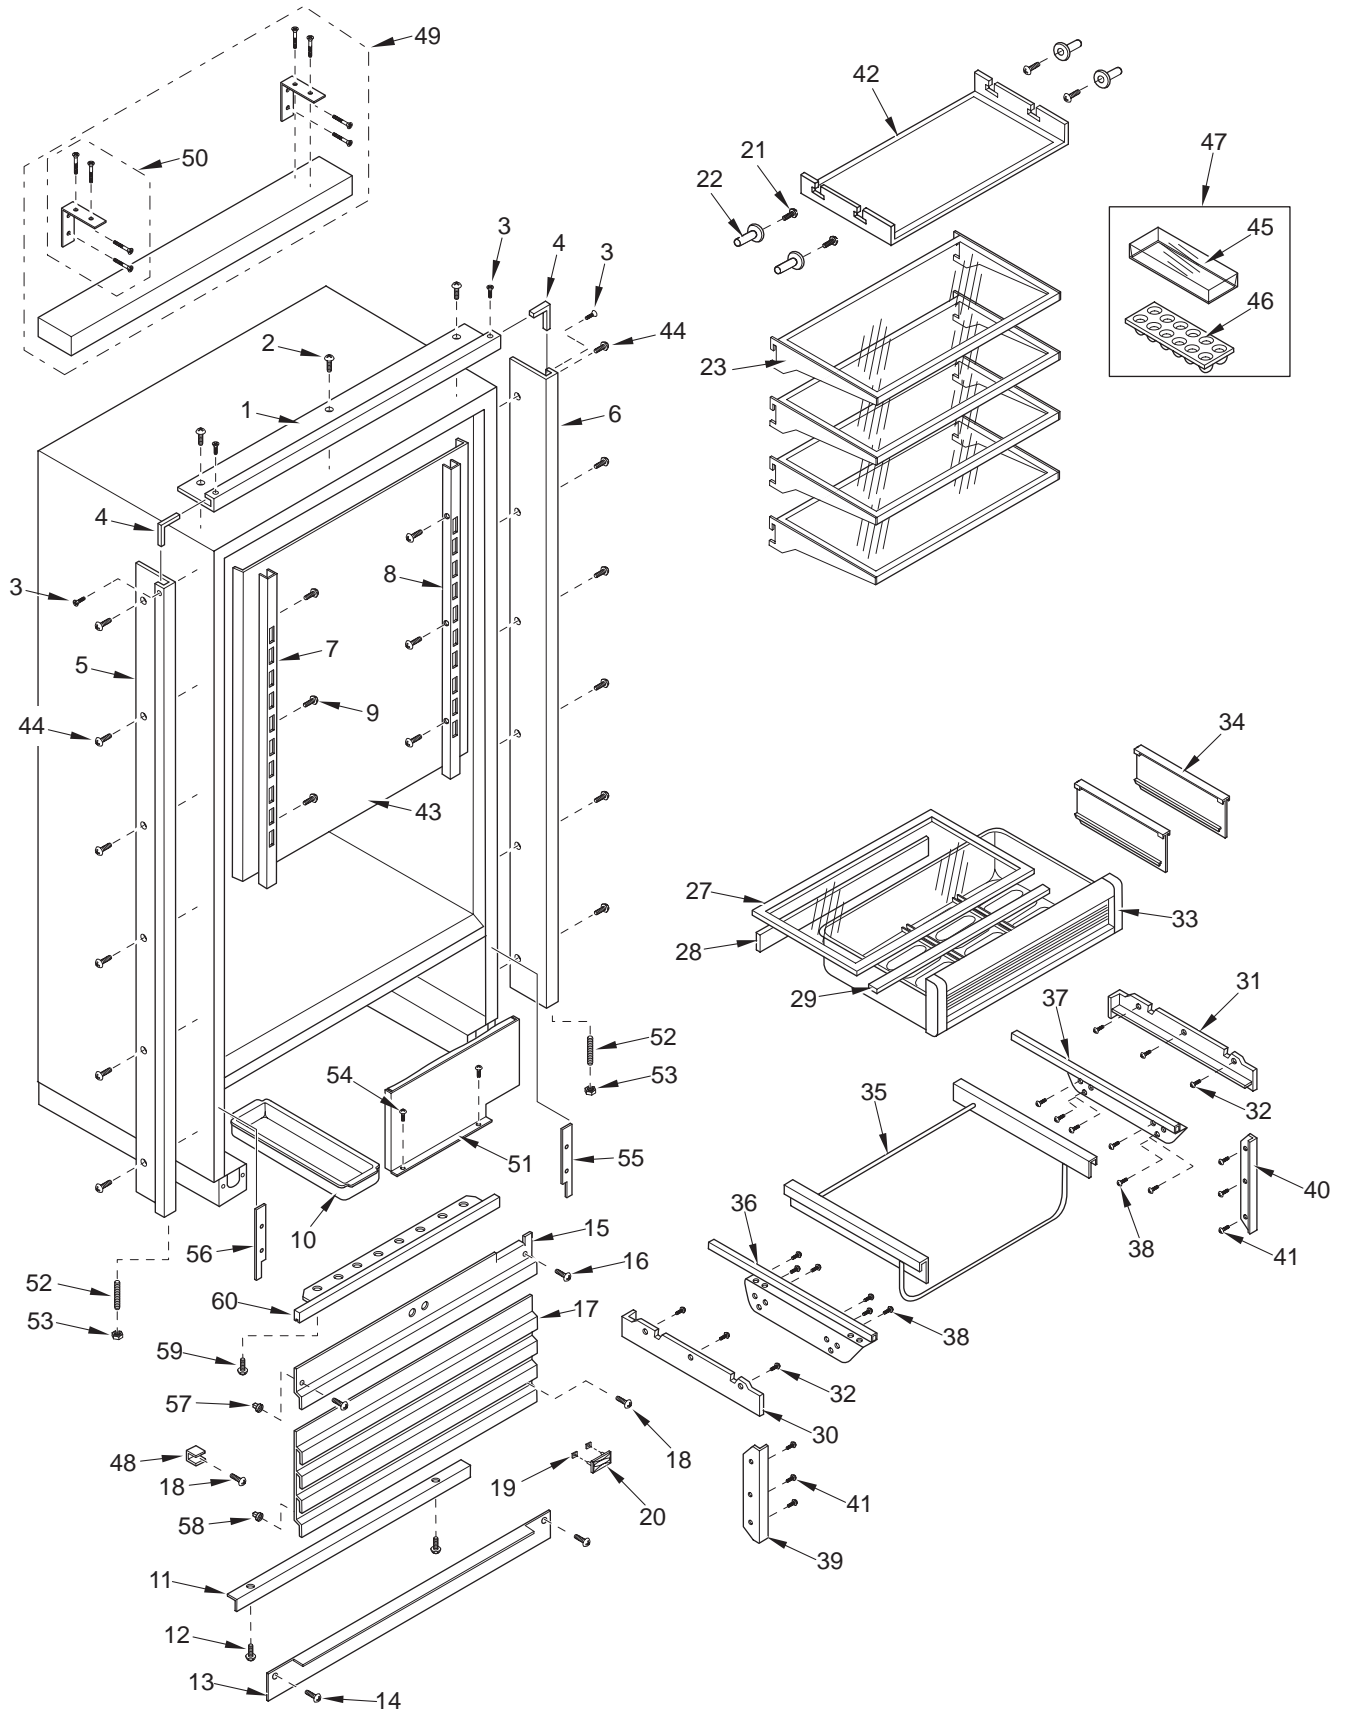

601RG-2 COSMETIC VIEW

601RG-2 MECHANICAL PARTS LIST