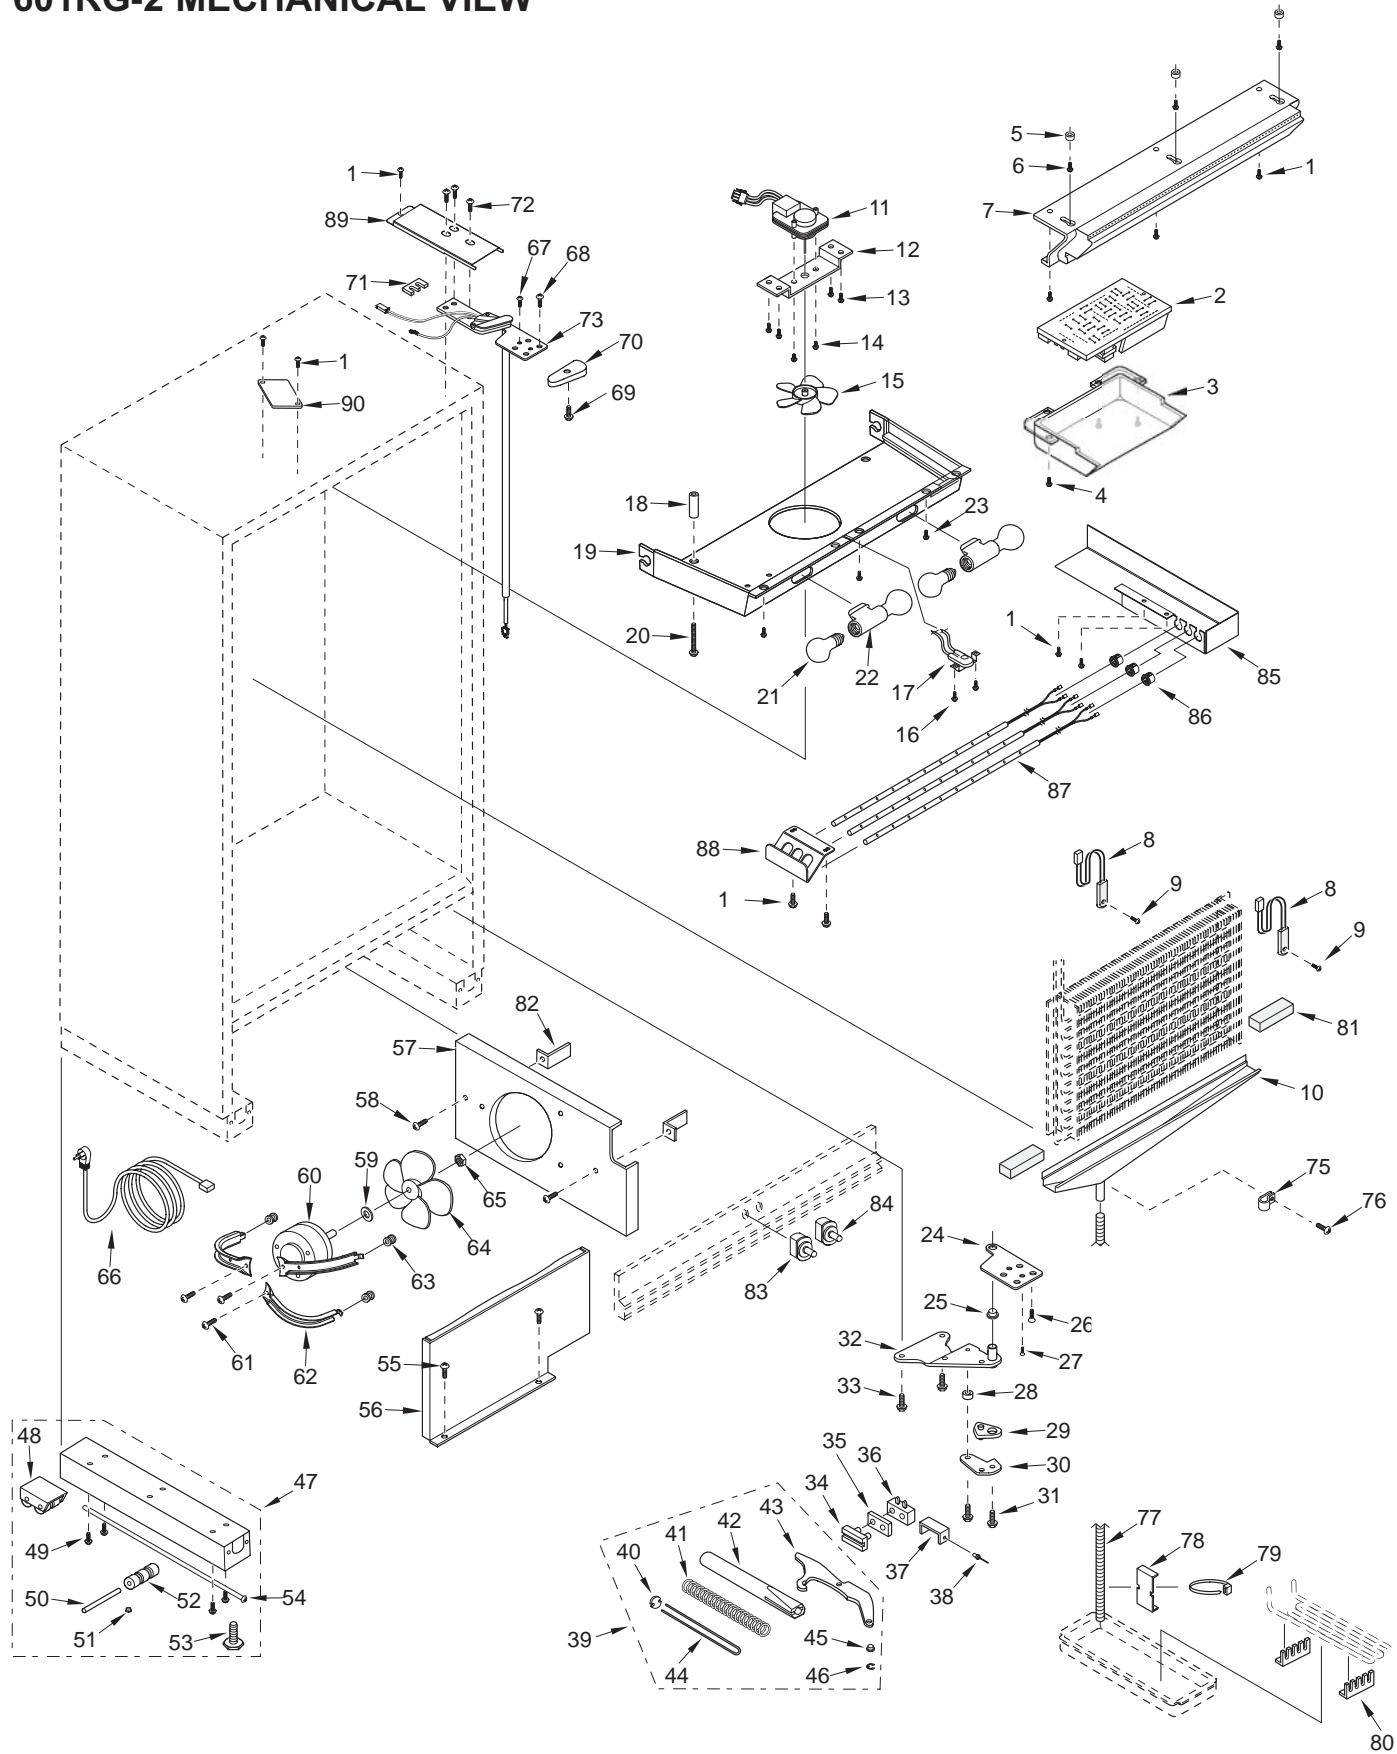

601RG-2 MECHANICAL VIEW

601RG-2 SEALED SYSTEM PARTS LIST

<u>Ref #</u>	<u>Part #</u>	<u>Description</u>
1	3130610	Evaporator, Ref
2	6201270	Screw, #8-18 x 5/8" PH PN SS-Gnd
3	3120320	Condenser
4	6110020	Bolt, #10-24 x 3/8" Truss HD
5	6150080	Nut-Flat, #10-24
6	3014230	Filter-Drier, High Side
7	6120170	Locking Cable Tie, Red, 11-1/2"
8	4251310	Heat Exchanger
9	4201880	Compressor, Refrig. (EMI30HER)
10	3111370	Relay, 1351400 (For EMI30HER Service Compressor)
	3111212	Relay, 8EA103 (For EMU30 Production Compressor)
	3111410	Overload, 4TM734LFB (For EMI30HER Service Compressor)
	3111310	Overload, 4TM197NFB (For EMU30 Production Compressor)
	3111070	Capacitor, 12 Mf (For EMU30 Production Compressor)
11	2600196	Drain Pan Heater Loop
12	3421430	Support, Pan Heater
13	6200300	Screw, 5/16-18 x 1-1/2" Hex
14	6240050	Flat Washer, 5/16"
15	3150170	Rubber Grommet, Large, 15/16"
16	1801000	Nylon Compressor Mount, 7/16"
17	6160070	Sleeve, 5/16 x 7/16 x 7/8"
18	3014100	Suction Line Drier (Service Only)