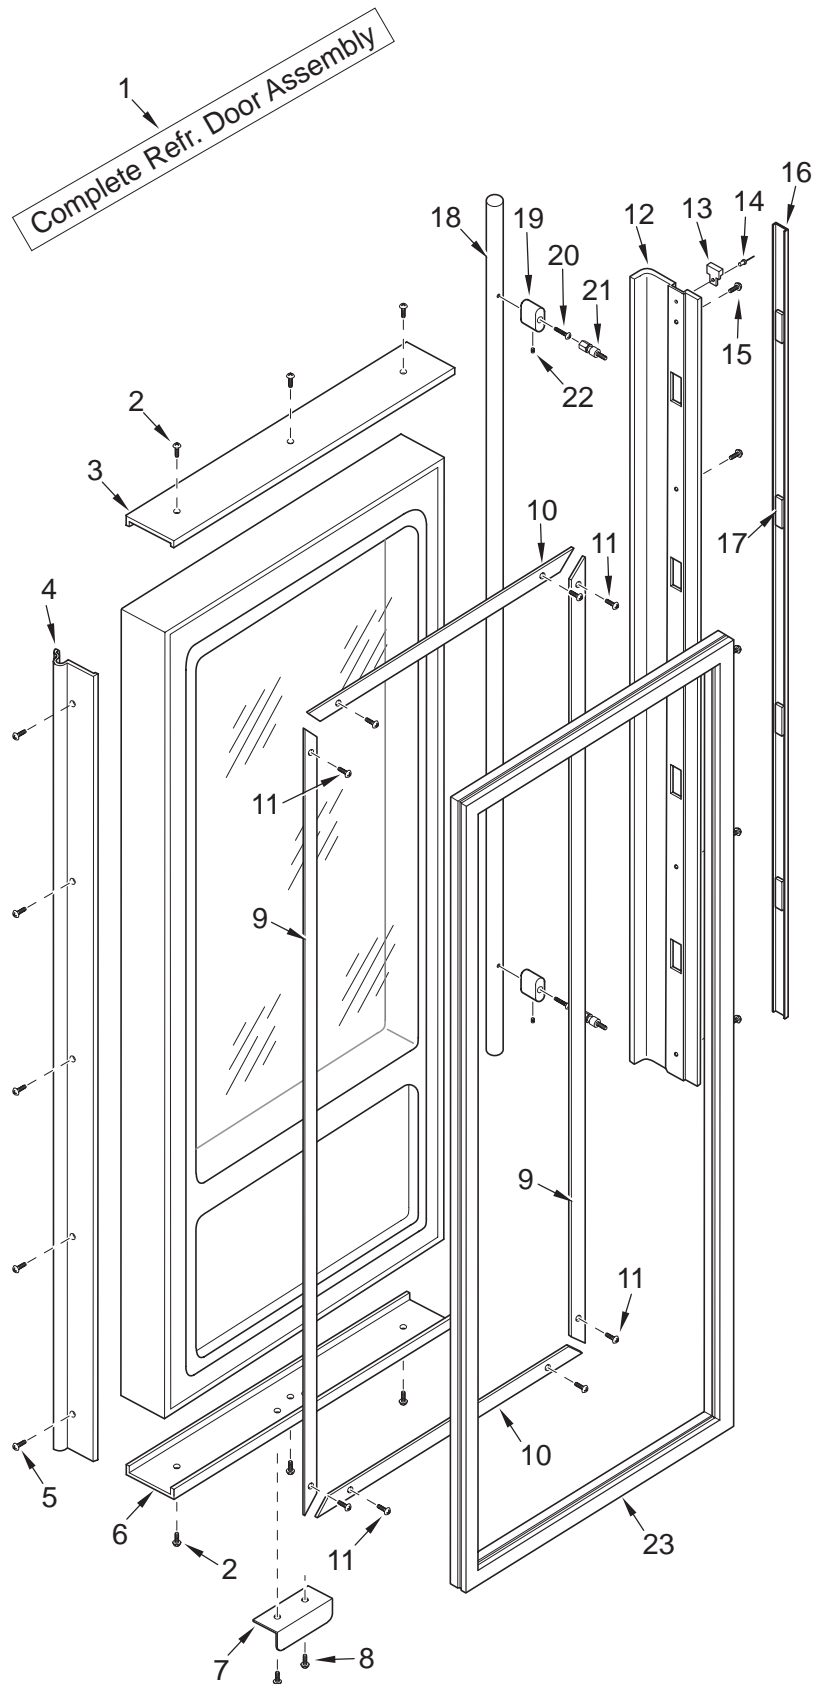

601RG-2 DOOR VIEW