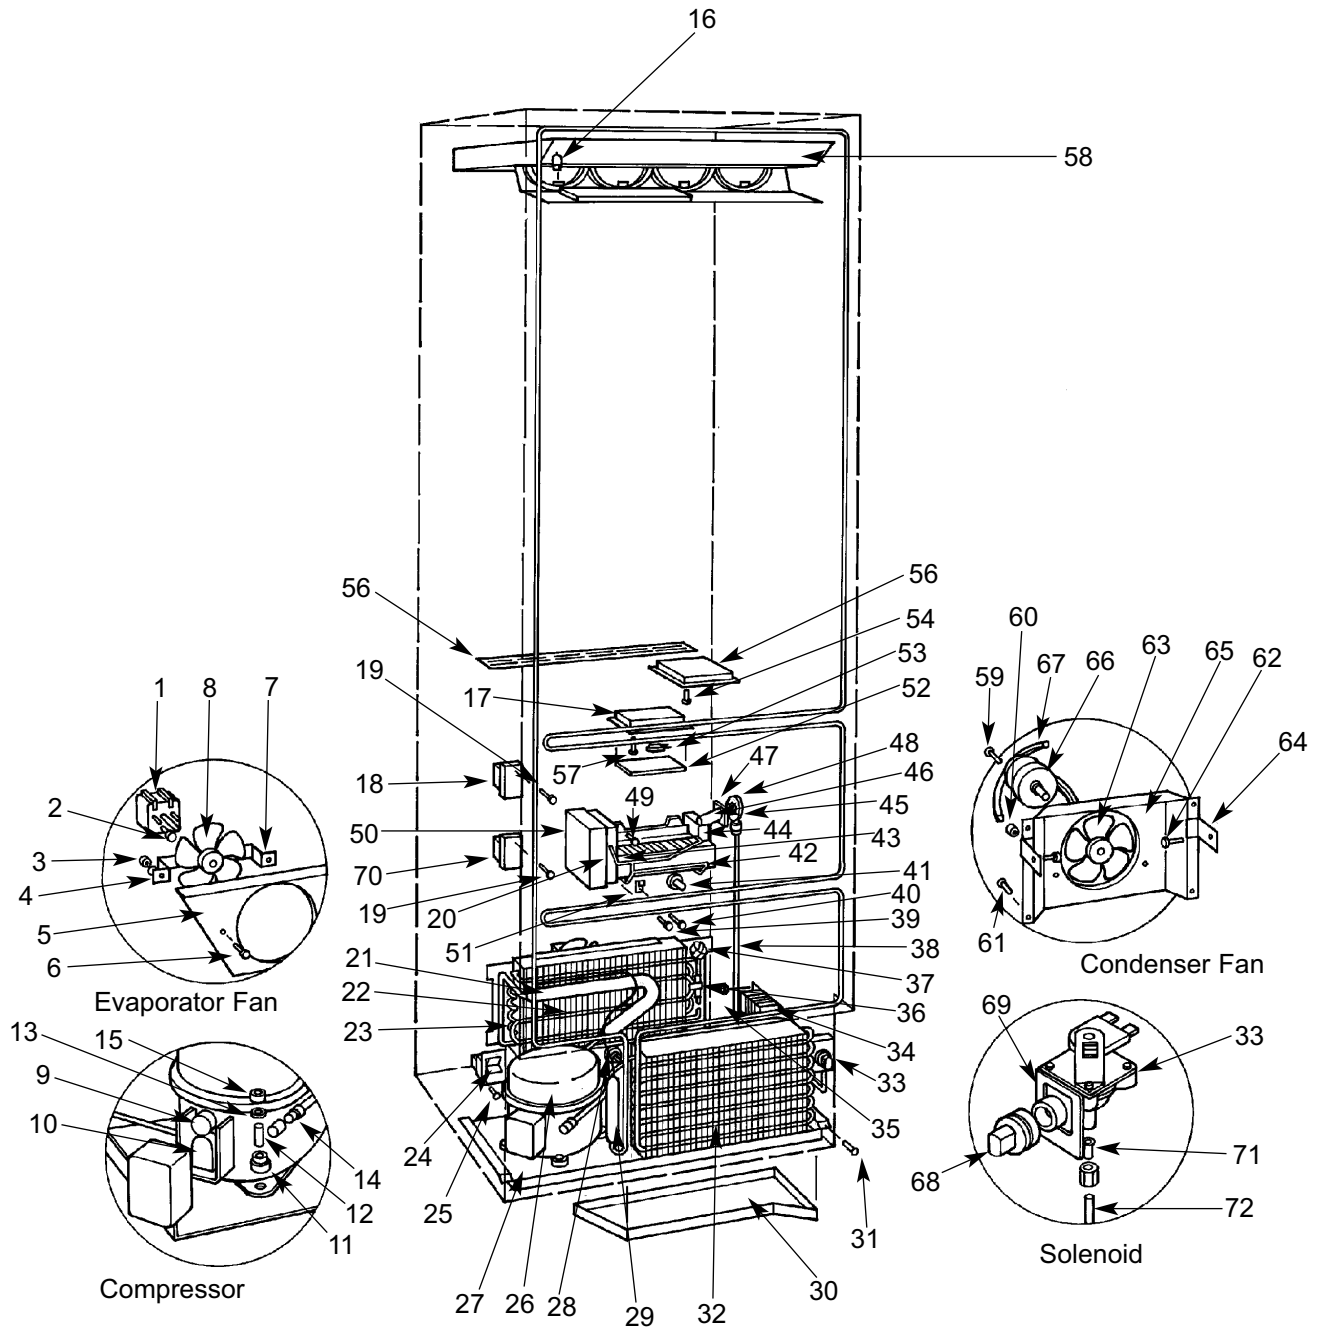

700TF/I SYSTEM VIEW

1.	4201940	Evaporator Fan Motor Assy.	39.	6201120	Screw, #8-18 x 1.75 Truss SS
2.	6110270	Bolt, #10-32 x 1/4 RD HD	40.	6200080	Screw, #8-15 x 1/2 Truss HD
3.	6150030	Nut, #10-24 Hex SS	41.	3060130	Icemaker Switch
4.	6240060	Star Washer, 1/4	42.	3140280	Icemaker Control Arm
5.	4201940	Evaporator Fan Shroud	43.	3421070	Icemaker Connecting Rod
6.	6110020	Bolt, #10-24 x 3/8 Truss HD	44.	628356	Bearing & Inlet
7.	0233500	Evaporator Fan Bracket	45.	6220470	Fill Tube Clamp
8.	4201940	Evaporator Fan Blade	46.	2605405	Fill Tube Extension
9.	3111390	Overload	47.	3013820	Fill Tube Heater
10.	3111350	Relay	48.	1607600	Water Inlet Tube
11.	3150170	Grommet	49.	6201120	Screw, #8-18 x 1.75 Truss SS
12.	6160070	Sleeve	50.	4202090	Complete Icemaker Assy.
13.	6240050	Washer, 5/16		3140160	Icemaker Cover
14.	3090090	Schrader Valve		628366	Motor Modular Assy.
15.	6150220	Nut, 5/16-18 Hex Zinc	51.	6220220	Screw Grommet, 1/32 x 3/8 Square.
16.	3030100	Halogen Lamp, 35W	52.	3500410	Light Lens
17.	4201980	Drawer Light Fixture Assy.	53.	3030090	Halogen Lamp, 20W
18.	4202580	Reed Switch, Short	54.	6201130	Screw, #8 x 1/2 PH FL HD SS
19.	6200780	Screw, #10-24 x 1/2 PH Hex	55.	4201993	Control Board Assy.
20.	3140200	Icemaker Shut-Off Arm	56.	3412370	Mullion Grille
21.	4201910	Evaporator/Heat Exchanger Assy.	57.	6200080	Screw, #8 x 1/2 Truss HD
22.	4201910	Evaporator/Heat Exchanger Assy.	58.	4202100	Upper Control Panel Assy.
23.	4201970	Defrost Heater Assy.	59.	6200490	Screw, #8-32 x 3/8 Hex Slot
24.	3060240	Master Power Switch	60.	3220360	Condenser Fan Brckt Grommet
25.	6200780	Screw, #10-24 x 1/2 PH Hex	61.	6200060	Screw, #8-32 x 1/2 Pan HD
26.	4201870	Compressor Assy.	62.	6200010	Screw, #10-12 x 3/4 Pan HD
27.	0140340	Unit Sliding Tray	63.	3150320	Condenser Fan Blade
28.	3013540	Drain Tube Heater	64.	3450290	Angle Bracket
29.	3014230	Drier	65.	0167440	Condenser Fan Shroud
30.	0167450	Drain Pan	66.	3150500	Condenser Fan Motor
31.	6200780	Screw, #10-24 x 1/2 PH Hex	67.	0167430	Condenser Fan Bracket
32.	4201910	Evaporator Assy.	68.	3520350	Water Inlet Fitting Assy.
33.	4201450	Solenoid Valve	69.	0166200	Solenoid Retainer
34.	3090170	Transformer		6200780	Screw, #10-24 x 1/2 PH Hex
35.	6150790	Nut, #10-24 Sems	70.	4202570	Reed Switch, Long
36.	4323800	Coil Sensor/Thermistor Assy.	71.	3520050	Brass Insert
37.	3082090	Defrost Terminator	72.	3520030	Nylon Nut
38.	2600617	Water Line			

700TF/I SYSTEM VIEW

700TC/I System View