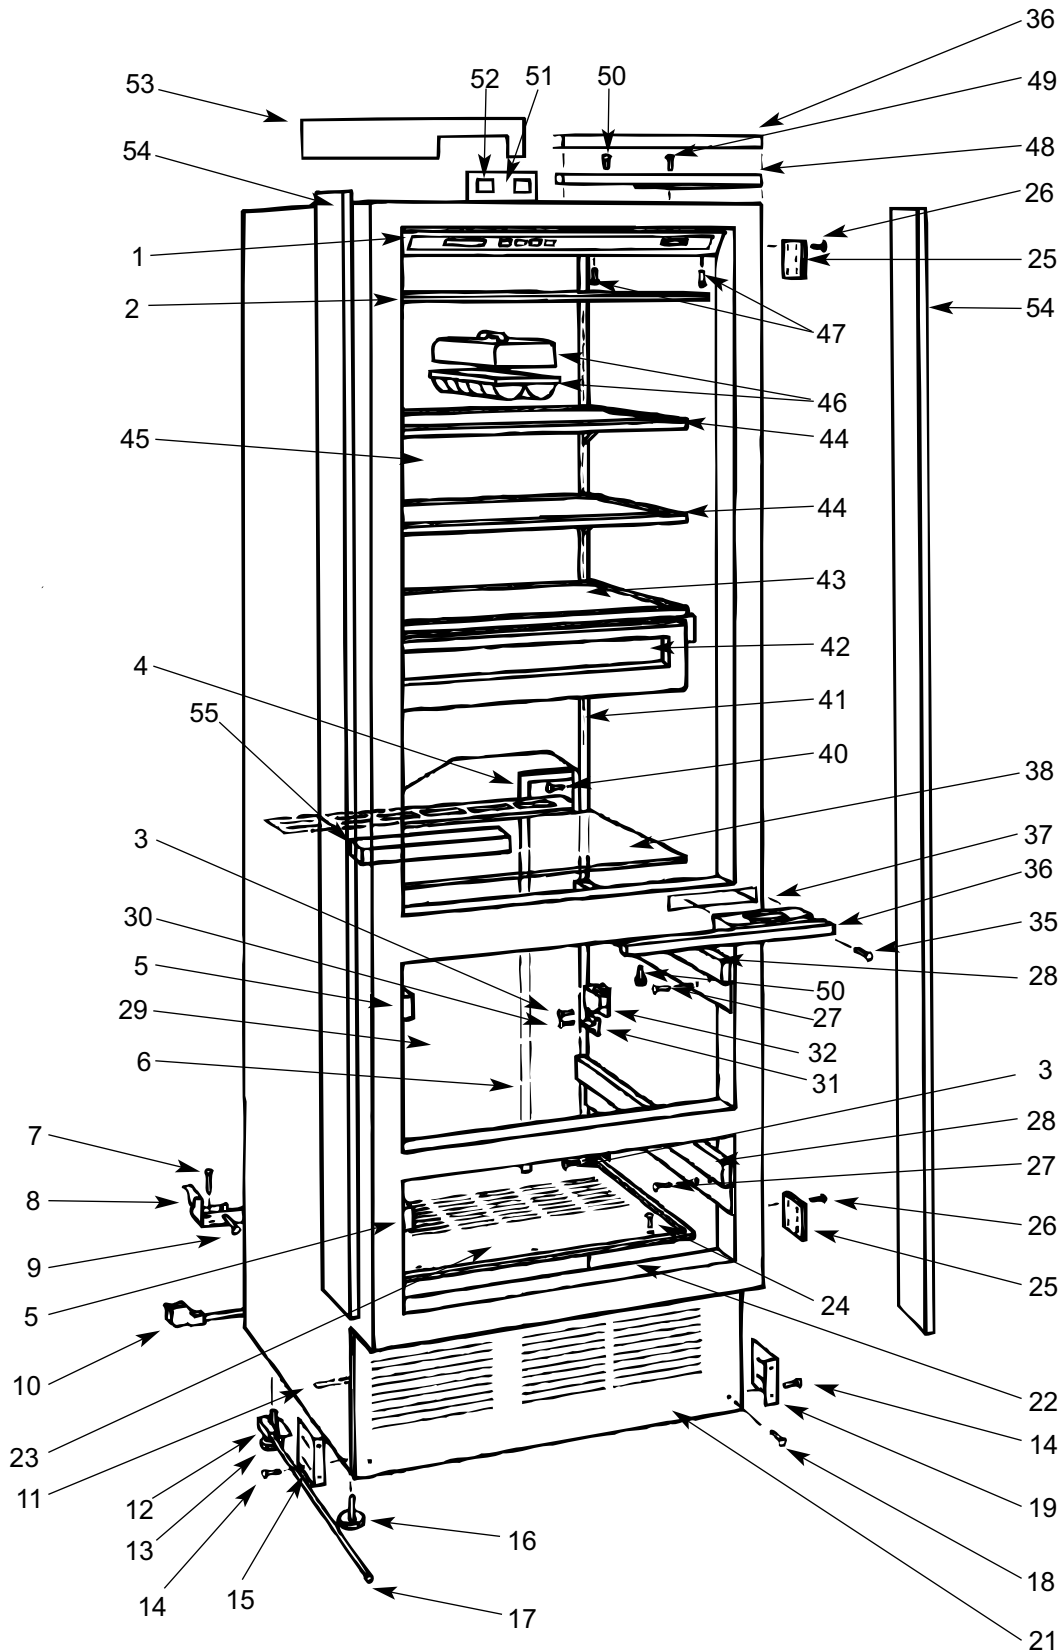

700TC/I COSMETIC VIEW