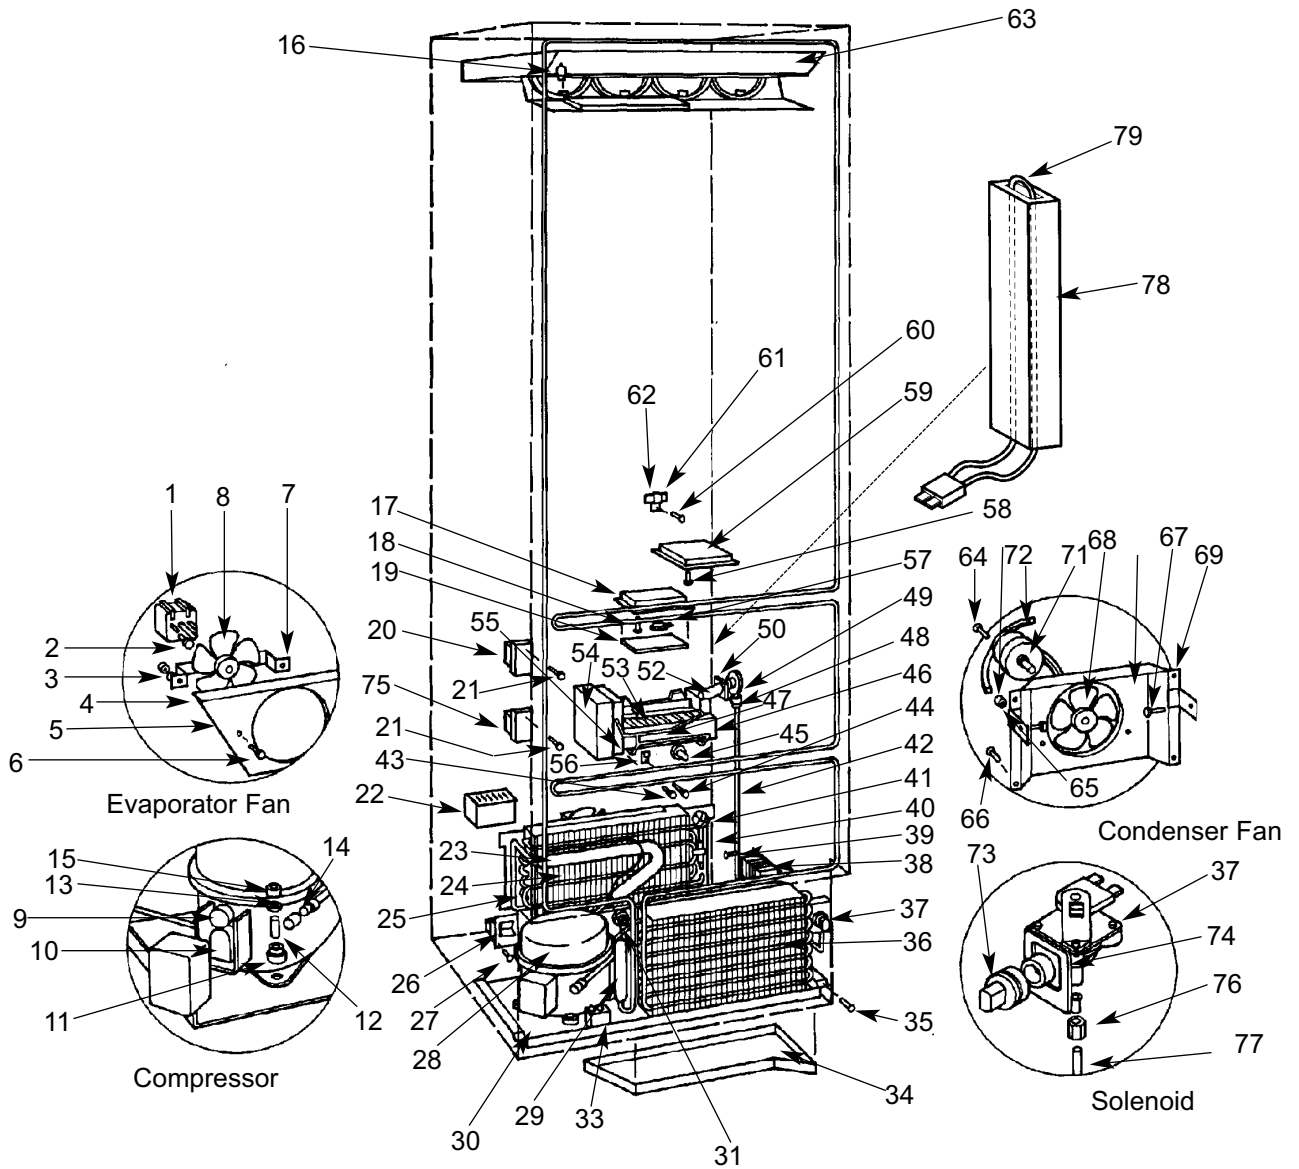

700TC// SYSTEM VIEW