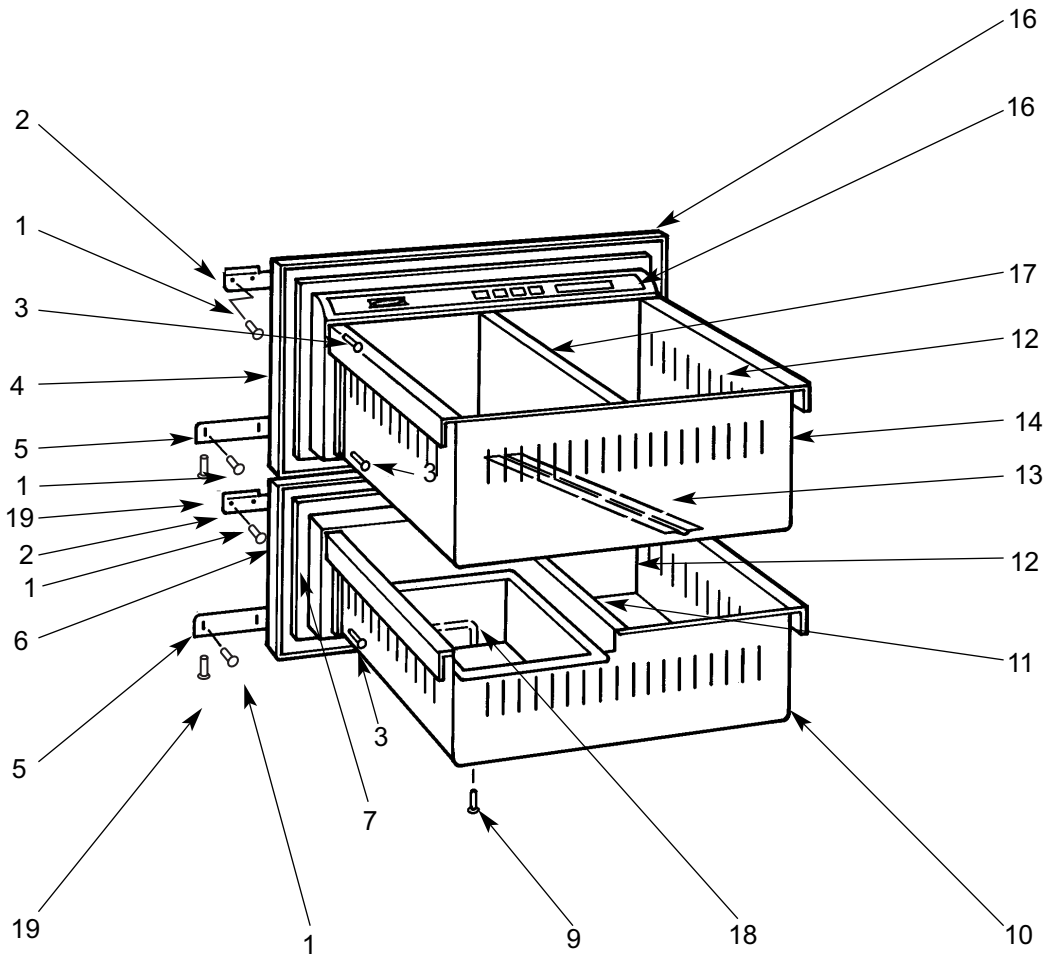

700BF/I DOOR VIEW