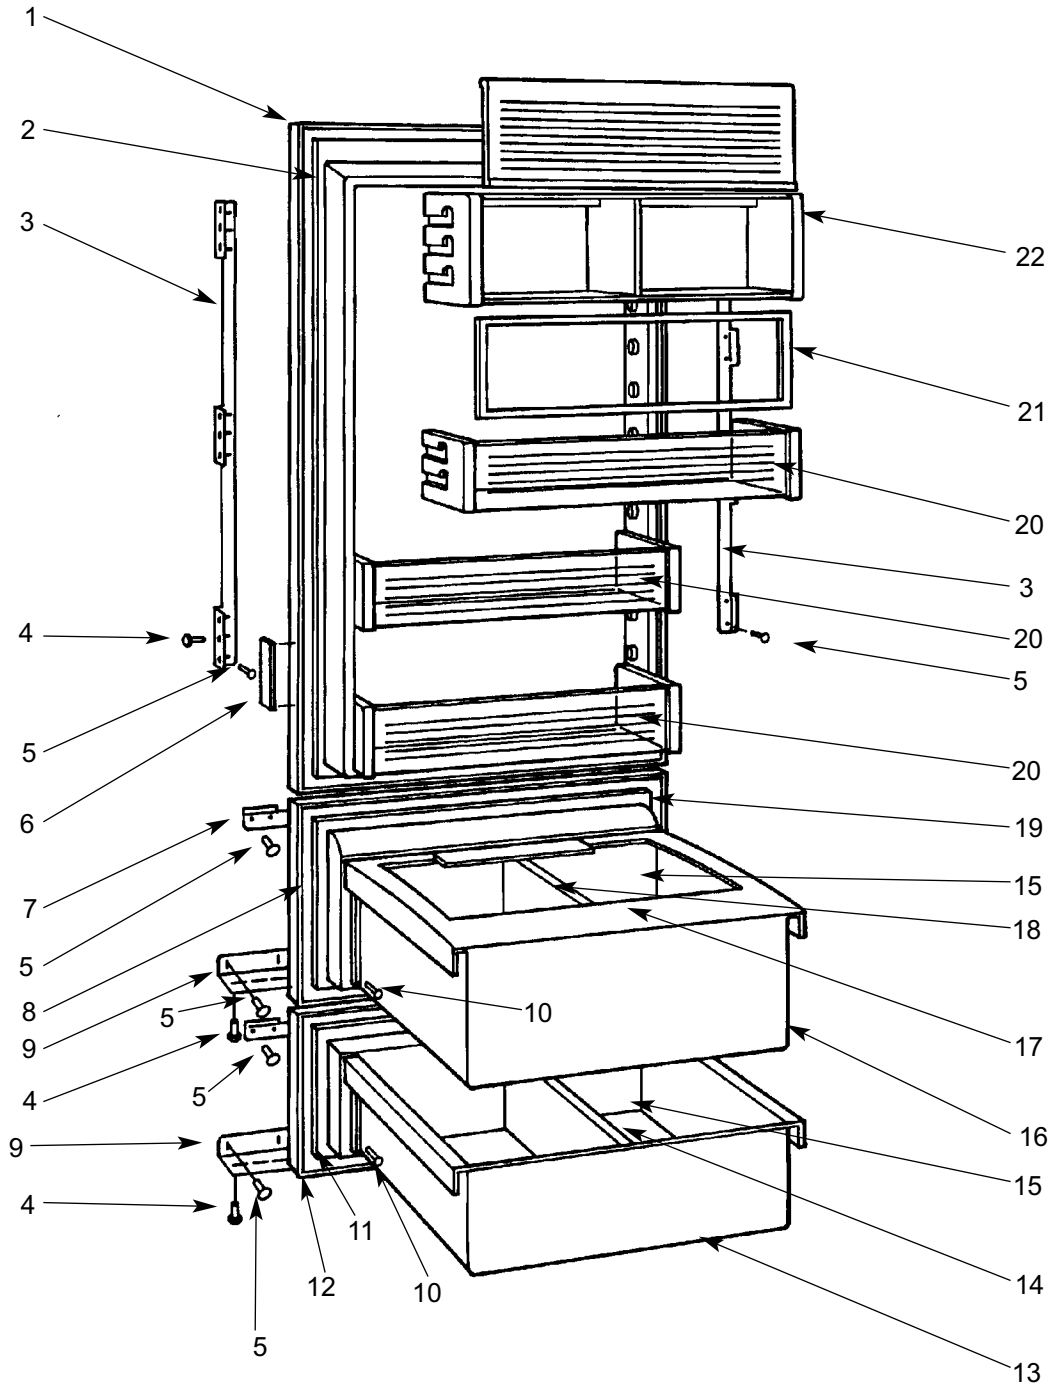

700TR DOOR VIEW