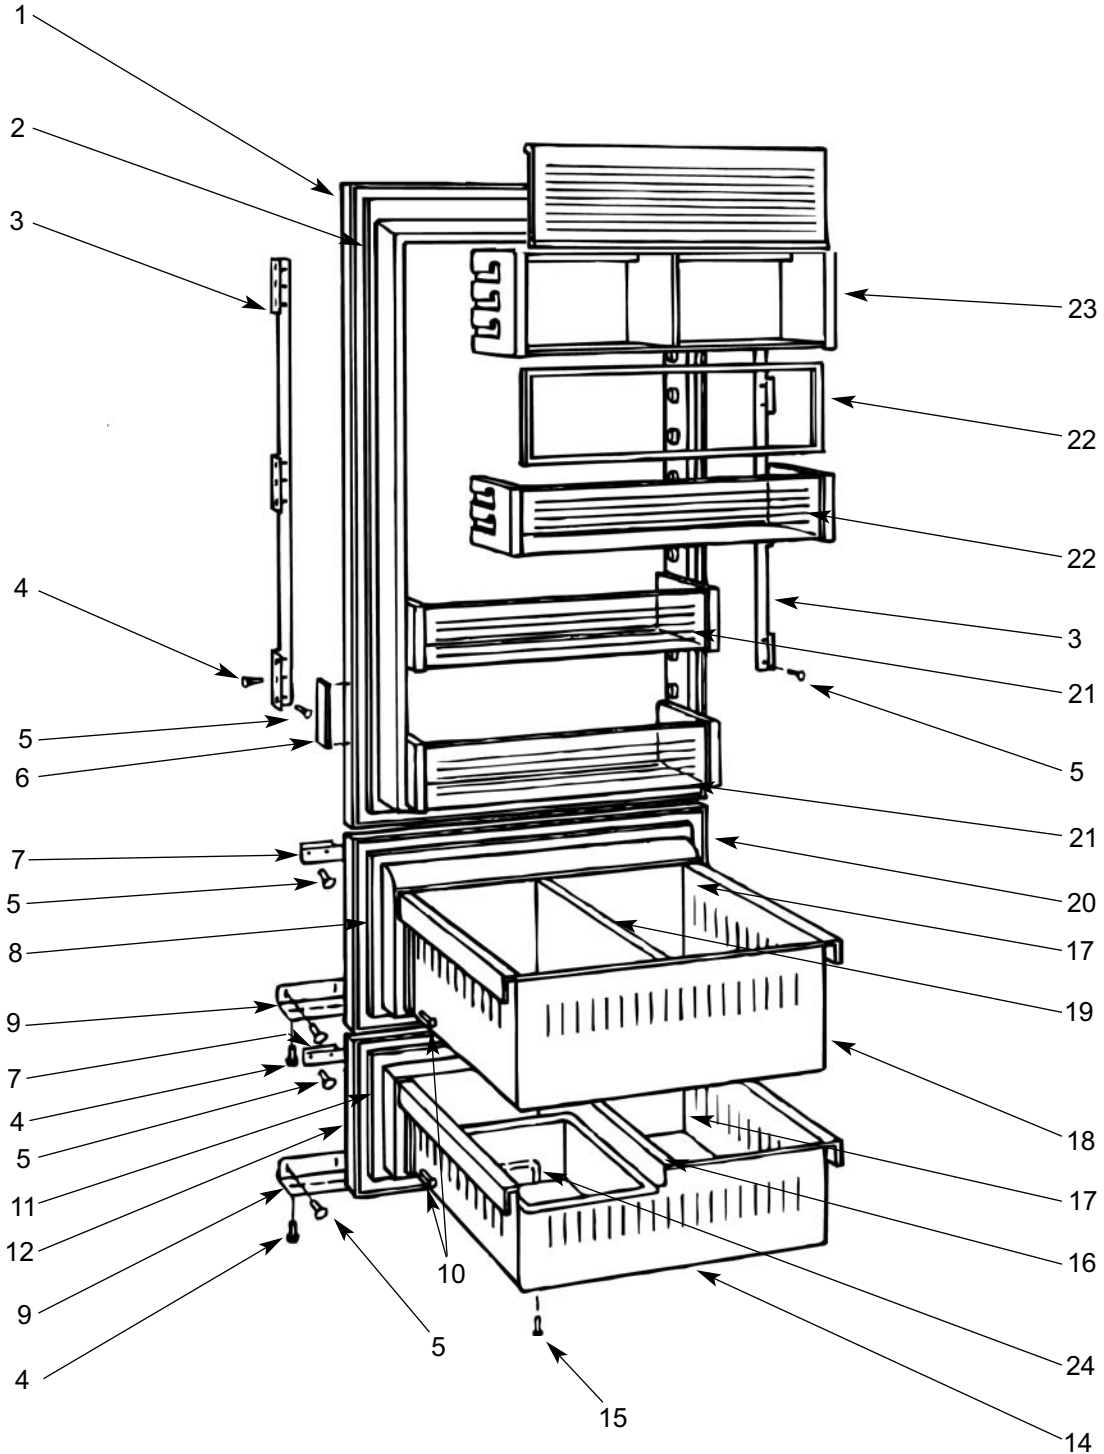

700TC/I DOOR VIEW