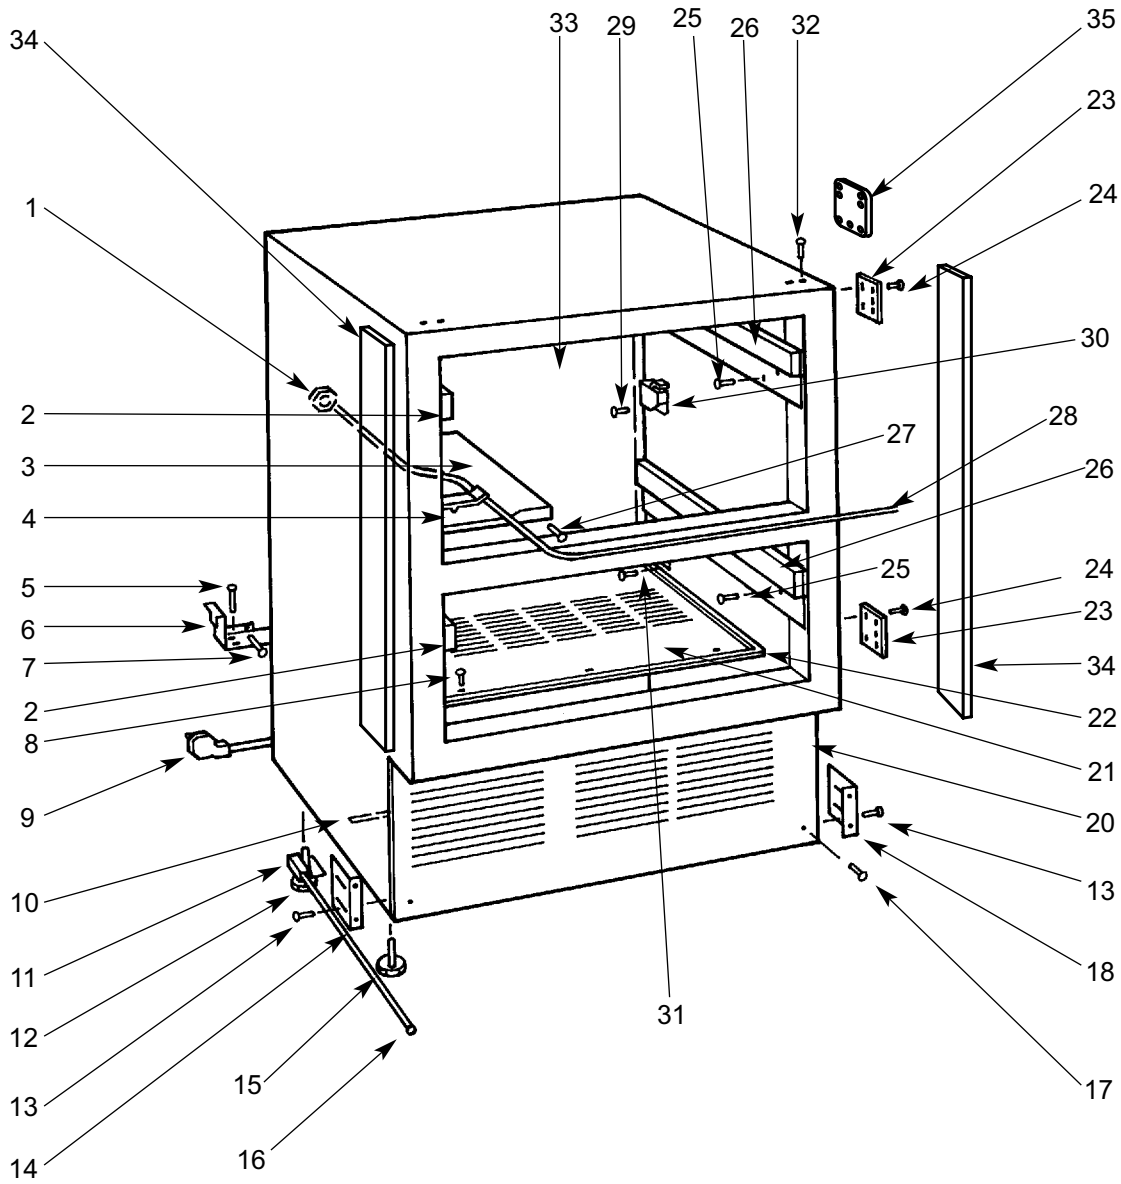

700BF/I COSMETIC VIEW