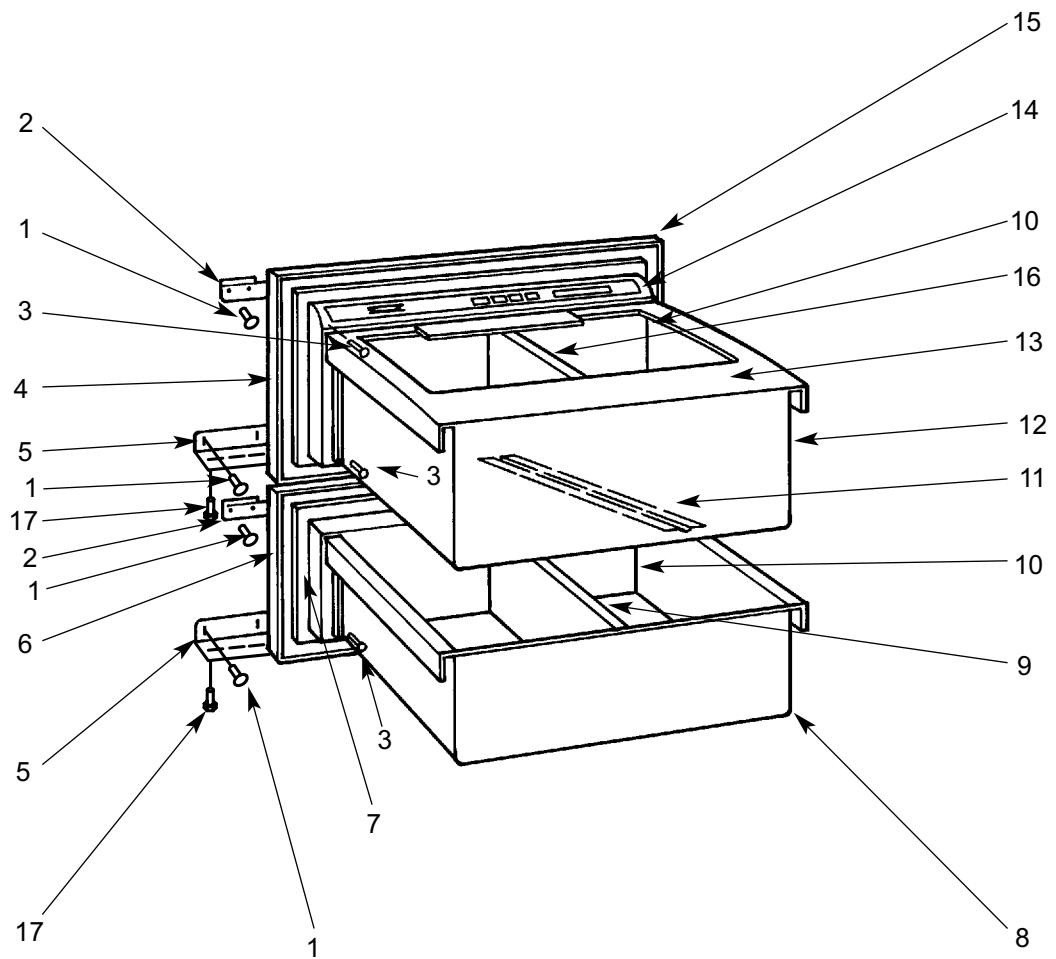

700BR DOOR VIEW