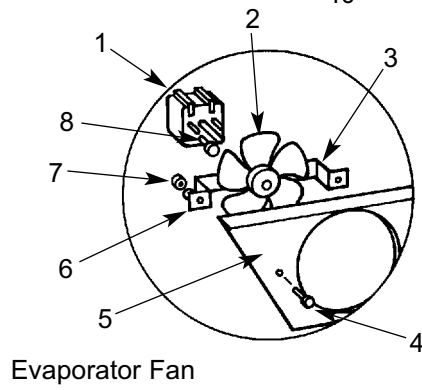

700BR SYSTEM VIEW