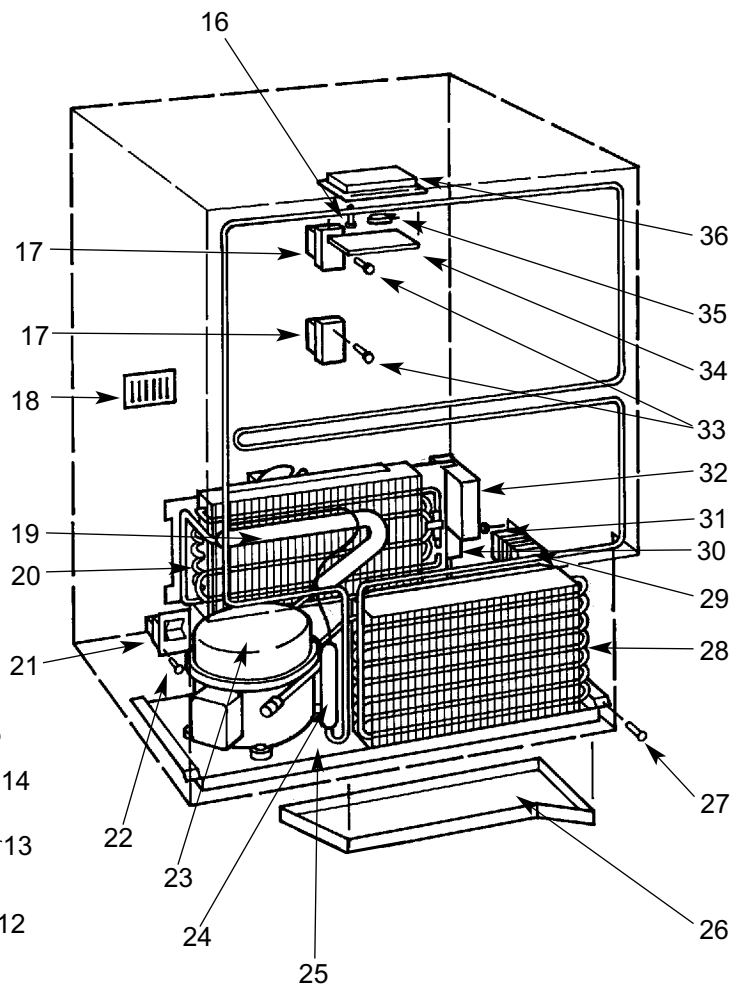

**700BR SYSTEM VIEW**

**700BF/I DOOR VIEW**

- |             |                                 |             |                                    |
|-------------|---------------------------------|-------------|------------------------------------|
| 1. 6200720  | Screw, #8-18 x 1/2 PH Truss HD. | 11. 3601420 | Lower Drawer Divider               |
| 2. 0183580  | Drawer Panel Bracket, Upper     | 12. 4202020 | Drawer Tub Seal                    |
| 3. 6200110  | Screw, #10-12 x 5/8 Truss SS    | 13. 4202060 | Upper Drawer Wire Channel          |
| 4. 3211520  | Upper Drawer Gasket             | 14. 4131770 | Upper Drawer Tub                   |
| 5. 0183590  | Drawer Panel Bracket, Lower     | 15. 4202030 | Drawer Control Panel Assy.         |
| 6. 4131750  | Lower Drawer Front Assy.        | 16. 4131730 | Upper Drawer Front Assy.           |
| 7. 3211540  | Lower Drawer Gasket             | 17. 3601340 | Upper Drawer Divider               |
| 8. 3412080  | Ice Bucket                      | 18. 3511040 | Plastic 3" Wire Pull               |
| 9. 6200080  | Screw, #8-15 x 1/2 Truss HD     | 19. 6200780 | Screw, #10-24 x 1/2 PH<br>Truss HD |
| 10. 4131800 | Lower Drawer Tub                |             |                                    |