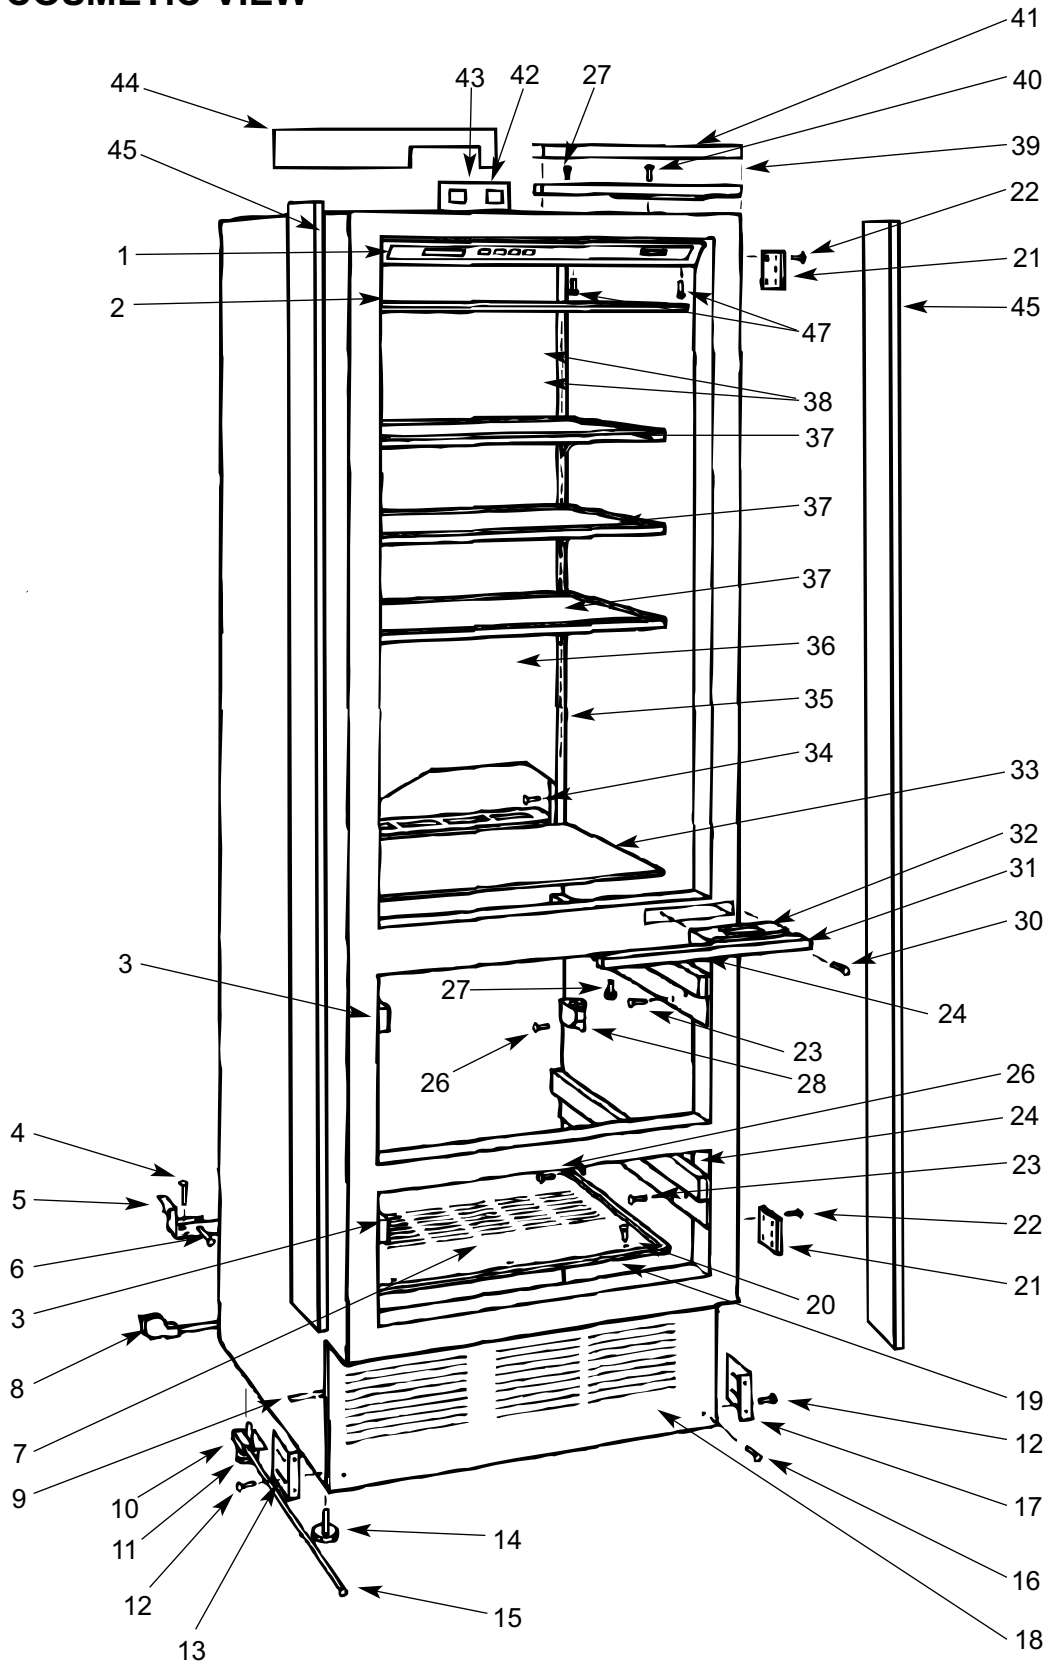

700TF/I COSMETIC VIEW

1.	4202100	Upper Control Panel Assy.	24.	3412031	Drawer Slide, Right Side
2.	4202100	Light Diffuser		1228600	Drawer Mount Extrusion
3.	3412032	Drawer Slide, Left Side	25.	4151570	Lower Air Duct Assy.
	1228600	Drawer Mount Extrusion	26.	6200110	Screw, #10-12 x 5/8 Truss Hd.
4.	6110620	Wedge Anchor, 3/8-16 x 3 3/4	27.	3110610	Screw, #10-24 x 3/4 Fl Socket
5.	0167550	Anti-Tip Bracket	28.	3541020	Drawer Closer
6.	6201190	Screw, #12 x 2 1/2 PH Pan HD	30.	6201140	Screw, #1/4-20 x 1/2 Sems
7.	0167470	Evaporator Sump Cover	31.	3541050	Hinge Cover
8.	4323540	Power Cord	32.	3541041	Lower Hinge Assy., RH
9.	4323540	Power Cord Retractor		3541042	Lower Hinge Assy., LH
10.	4202000	Leveler Assy.	33.	4181330	Lower Glass Tray
11.	3570070	Leveler Bolt, Rear	34.	6200710	Screw, #8-18 x 1/2 PH SS
12.	6200780	Screw, #10-24 x 1/2 PH Hex	35.	3601411	Shelf Ladder, Right Side
13.	0167662	Kickplate Bracket, Left Side		3601412	Shelf Ladder, Left Side
14.	3570060	Leveler Bolt, Front	36.	4151610	Upper Air Duct Assy.
15.	3421500	Leveler Rod	37.	3601390	Glass Shelf Assy.
16.	6200050	Screw, #10-12 x 1/2 Pan HD	38.	6200700	Screw, #6-20 x 5/8 PH FL HD
17.	0167661	Kickplate Bracket, RS	39.	3541031	Upper Hinge Assy., RH
18.	3530430	Kickplate		3541032	Upper Hinge Ass., LH
19.	3211491	Sump Cover Seal, RS	40.	6200780	Screw, #10-24 x 1/2 PH Hex
	3211492	Sump Cover Seal, Left Side	41.	3541050	Hinge Cover
	3211493	Sump Cover Seal, Rear	42.	0167580	Top Molding Bracket
20.	6200080	Screw, #8-15 x 1/2 Truss HD	43.	3450760	Dual Lock Fastener
21.	3421510	Bracket, Unit to Cabinet	44.	3516001	Top Molding - RH
	3421460	Bracket, Unit to Unit		3516002	Top Molding - LH
22.	6200720	Screw, #8-18 x 1/2 PH Truss HD	45.	3516010	Side Molding
23.	6201140	Screw, #1/4-20 x 1/2 Sems	---	3580170	Nameplate (not shown)

700TF/I COSMETIC VIEW