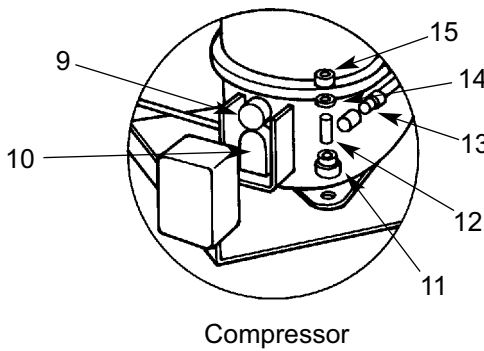

700BR SYSTEM VIEW