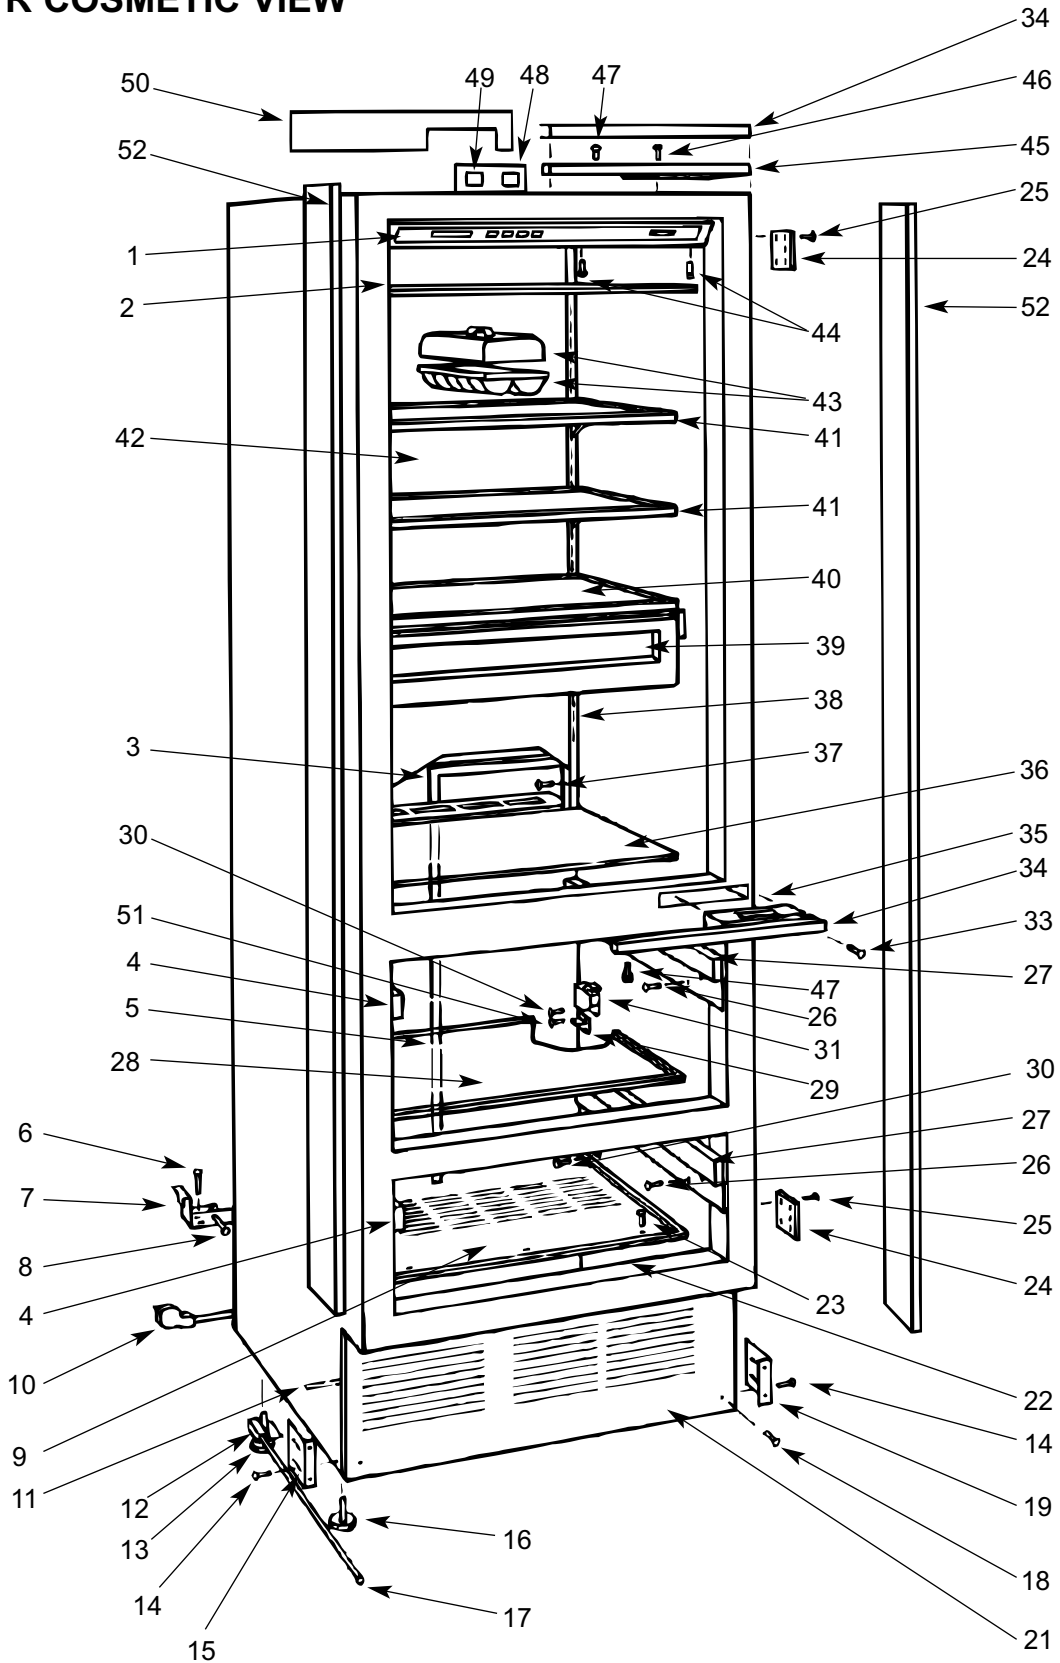

700TR COSMETIC VIEW