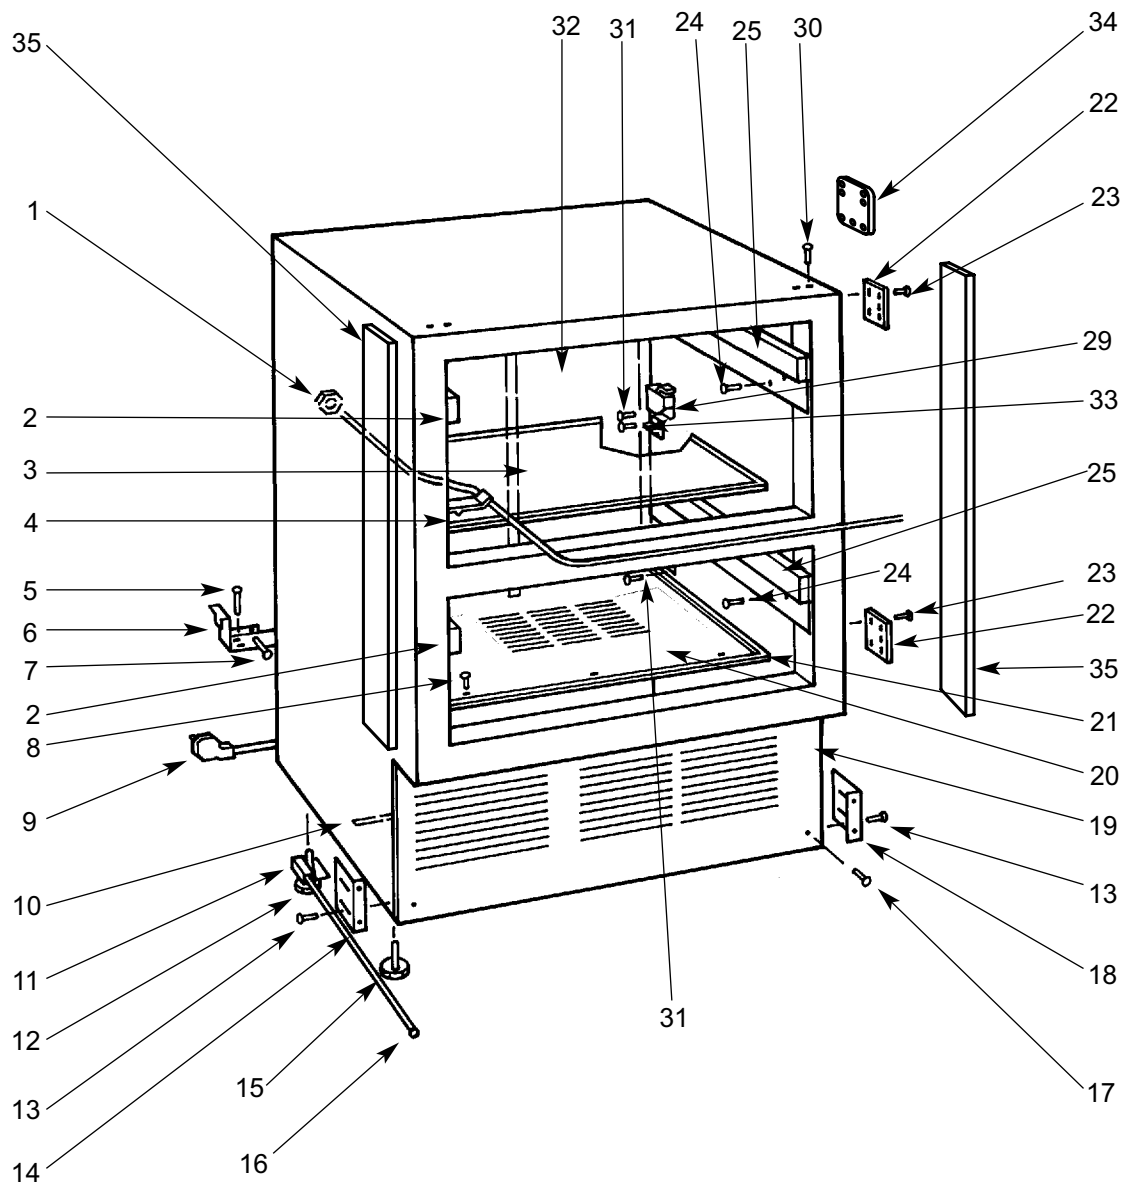

700BR COSMETIC VIEW