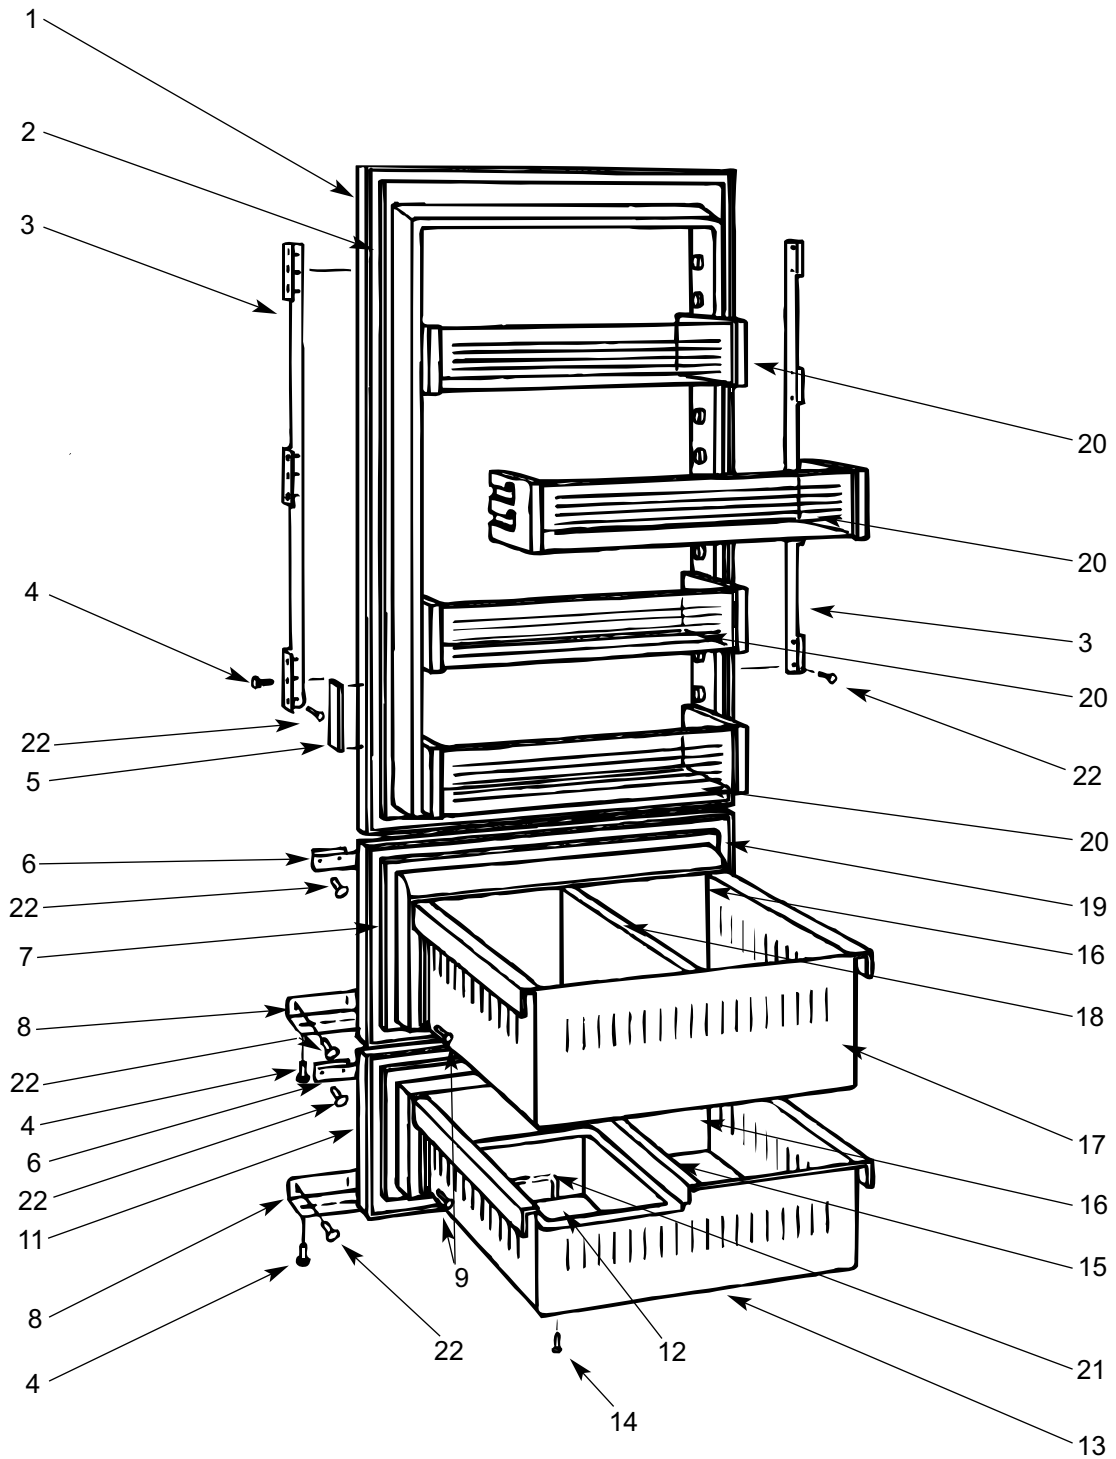

700TF/I DOOR VIEW

700TF/I COSMETIC VIEW

1.	4202100	Upper Control Panel Assy.	24.	3412031	Drawer Slide, Right Side
2.	4202100	Light Diffuser		1228600	Drawer Mount Extrusion
3.	3412032	Drawer Slide, Left Side	25.	4151570	Lower Air Duct Assy.
	1228600	Drawer Mount Extrusion	26.	6200110	Screw, #10-12 x 5/8 Truss Hd.
4.	6110620	Wedge Anchor, 3/8-16 x 3 3/4	27.	3110610	Screw, #10-24 x 3/4 Fl Socket
5.	0167550	Anti-Tip Bracket	28.	3541020	Drawer Closer
6.	6201190	Screw, #12 x 2 1/2 PH Pan HD	30.	6201140	Screw, #1/4-20 x 1/2 Sems
7.	0167470	Evaporator Sump Cover	31.	3541050	Hinge Cover
8.	4323540	Power Cord	32.	3541041	Lower Hinge Assy., RH
9.	4323540	Power Cord Retractor		3541042	Lower Hinge Assy., LH
10.	4202000	Leveler Assy.	33.	4181330	Lower Glass Tray
11.	3570070	Leveler Bolt, Rear	34.	6200710	Screw, #8-18 x 1/2 PH SS
12.	6200780	Screw, #10-24 x 1/2 PH Hex	35.	3601411	Shelf Ladder, Right Side
13.	0167662	Kickplate Bracket, Left Side		3601412	Shelf Ladder, Left Side
14.	3570060	Leveler Bolt, Front	36.	4151610	Upper Air Duct Assy.
15.	3421500	Leveler Rod	37.	3601390	Glass Shelf Assy.
16.	6200050	Screw, #10-12 x 1/2 Pan HD	38.	6200700	Screw, #6-20 x 5/8 PH FL HD
17.	0167661	Kickplate Bracket, RS	39.	3541031	Upper Hinge Assy., RH
18.	3530430	Kickplate		3541032	Upper Hinge Ass., LH
19.	3211491	Sump Cover Seal, RS	40.	6200780	Screw, #10-24 x 1/2 PH Hex
	3211492	Sump Cover Seal, Left Side	41.	3541050	Hinge Cover
	3211493	Sump Cover Seal, Rear	42.	0167580	Top Molding Bracket
20.	6200080	Screw, #8-15 x 1/2 Truss HD	43.	3450760	Dual Lock Fastener
21.	3421510	Bracket, Unit to Cabinet	44.	3516001	Top Molding - RH
	3421460	Bracket, Unit to Unit		3516002	Top Molding - LH
22.	6200720	Screw, #8-18 x 1/2 PH Truss HD	45.	3516010	Side Molding
23.	6201140	Screw, #1/4-20 x 1/2 Sems	---	3580170	Nameplate (not shown)