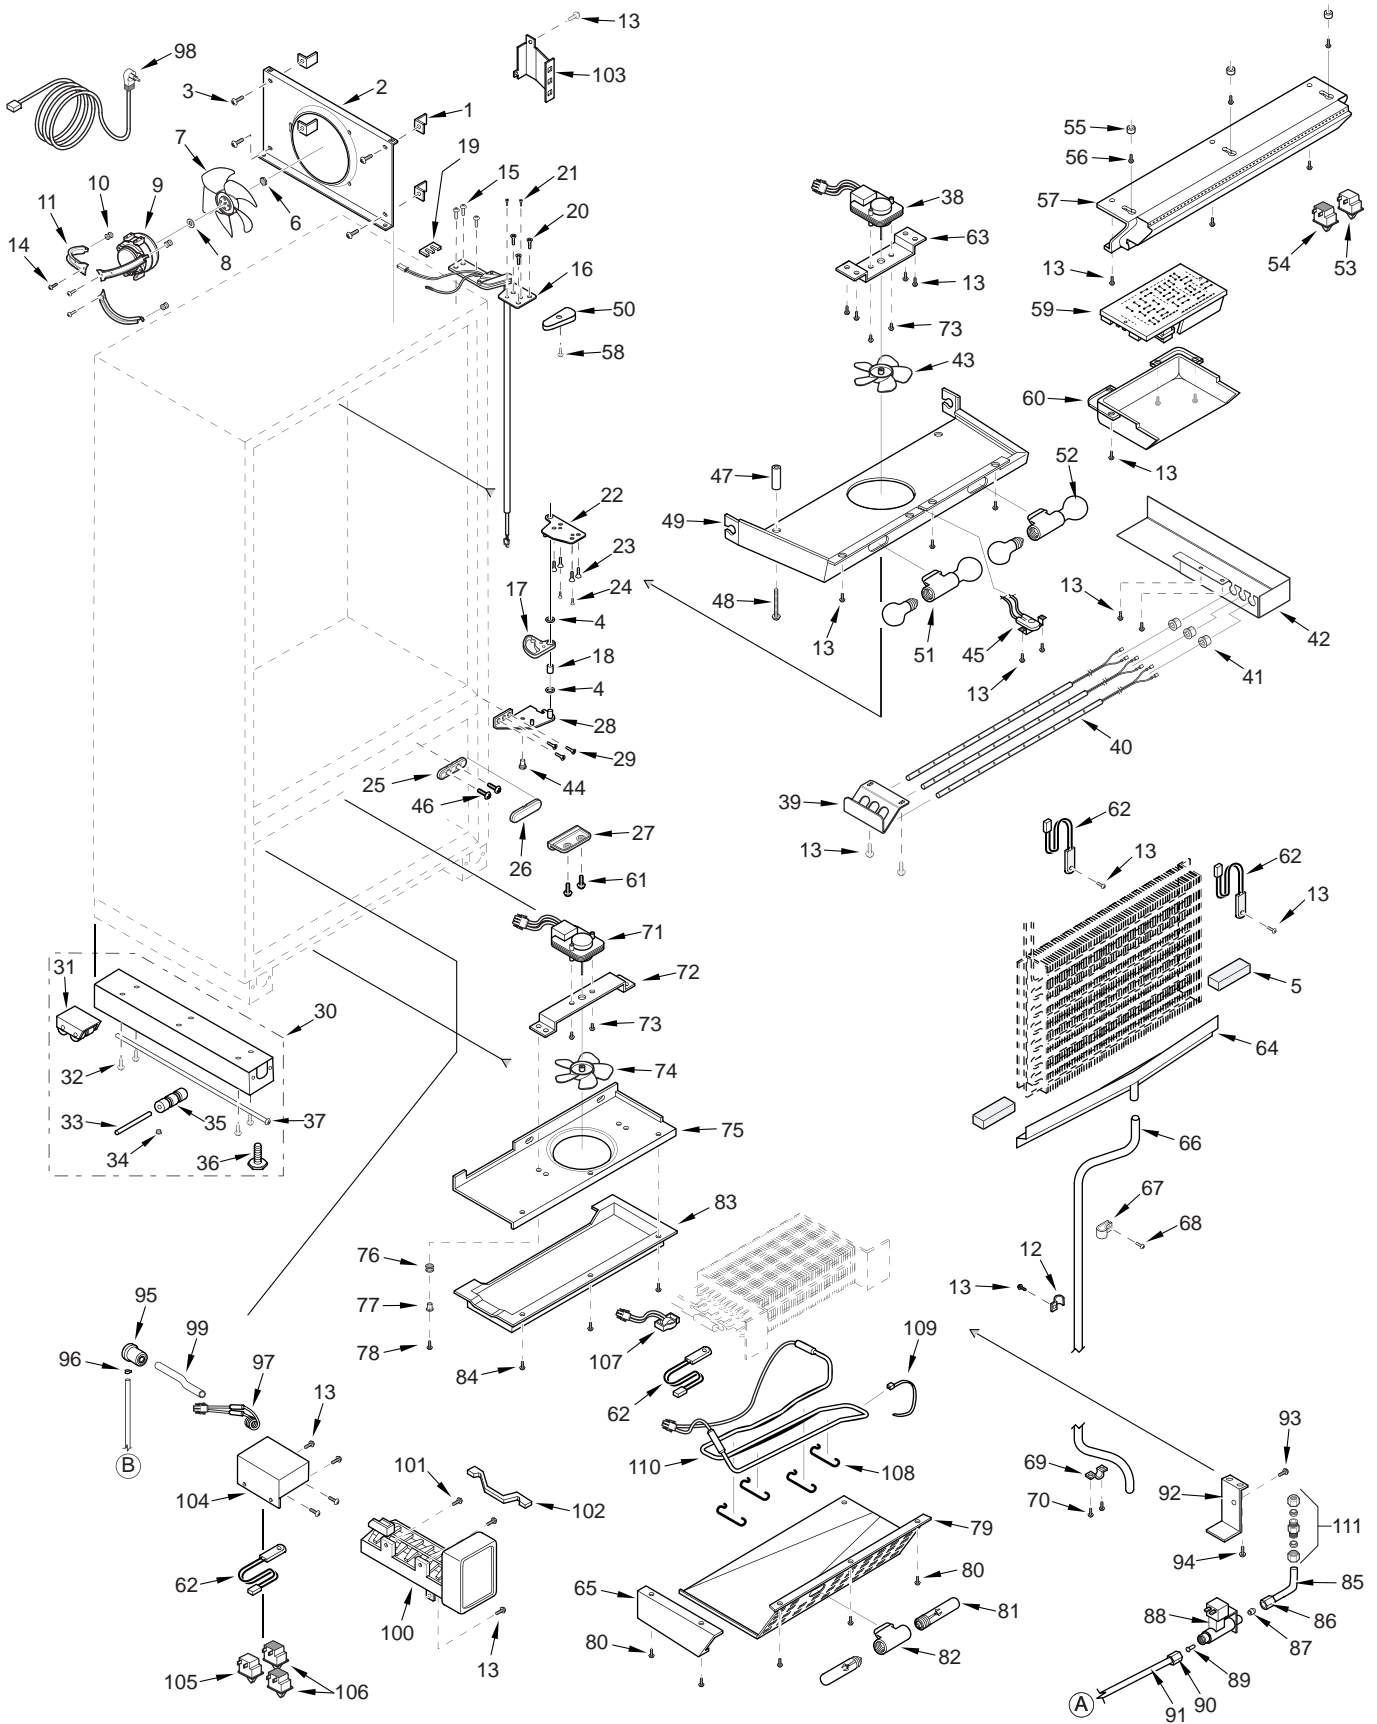

611G-2 MECHANICAL VIEW (Prior to Serial #2354455)

611G-2 SEALED SYSTEM PARTS LIST (Prior to Serial #2354455)

<u>Ref #</u>	<u>Part #</u>	<u>Description</u>
1	4202280	Compressor, (EMI60HER)
2	3111460	Relay, (1351408 - for EMI60HER)
	3111470	Overload, (4TM757NFB - for EMI60HER)
3	4251350	Heat Exchanger, Freezer
4	4201880	Compressor, Refrig. (EMI30HER)
5	3111370	Relay, (1351400 - for EMI30HER)
	3111410	Overload, (4TM734LFB - for EMI30HER)
6	4251550	Heat Exchanger, Refrigerator
7	3120330	Condenser, Dual
8	3014230	Filter-Drier, High Side
9	6120170	Locking Cable Tie, Red, 11-1/2"
10	0168040	Drier Bracket
11	6201270	Screw, #8-18 x 5/8" PH PN SS-Gnd
12	3130600	Evaporator Coil, Fre
13	3011130	Freezer Accumulator
14	6200120	Screw, #10-12 x 1/2" Truss HD
15	3130630	Evaporator, Ref
16	6201270	Screw, #8-18 x 5/8" PH PN SS-Gnd
17	2600138	Drain Pan Heater Loop
18	3421410	Drain Pan Heater Loop Support
19	6200010	Screw, #10-12 x 3/4" Pan HD
20	6200010	Screw, #10-12 x 3/4" Pan HD
21	6150220	Nut, 5/16-18 Hex Zinc
22	6240050	Flat Washer, 5/16"
23	3150010	Rubber Grommet, Small, 5/8"
	3150170	Rubber Grommet, Large, 15/16"
24	6160030	Spacer, 5/16 x 7/16 x 5/8"
	6160070	Sleeve, 5/16 x 7/16 x 7/8"
25	3014100	Suction Line Drier (Service Only)