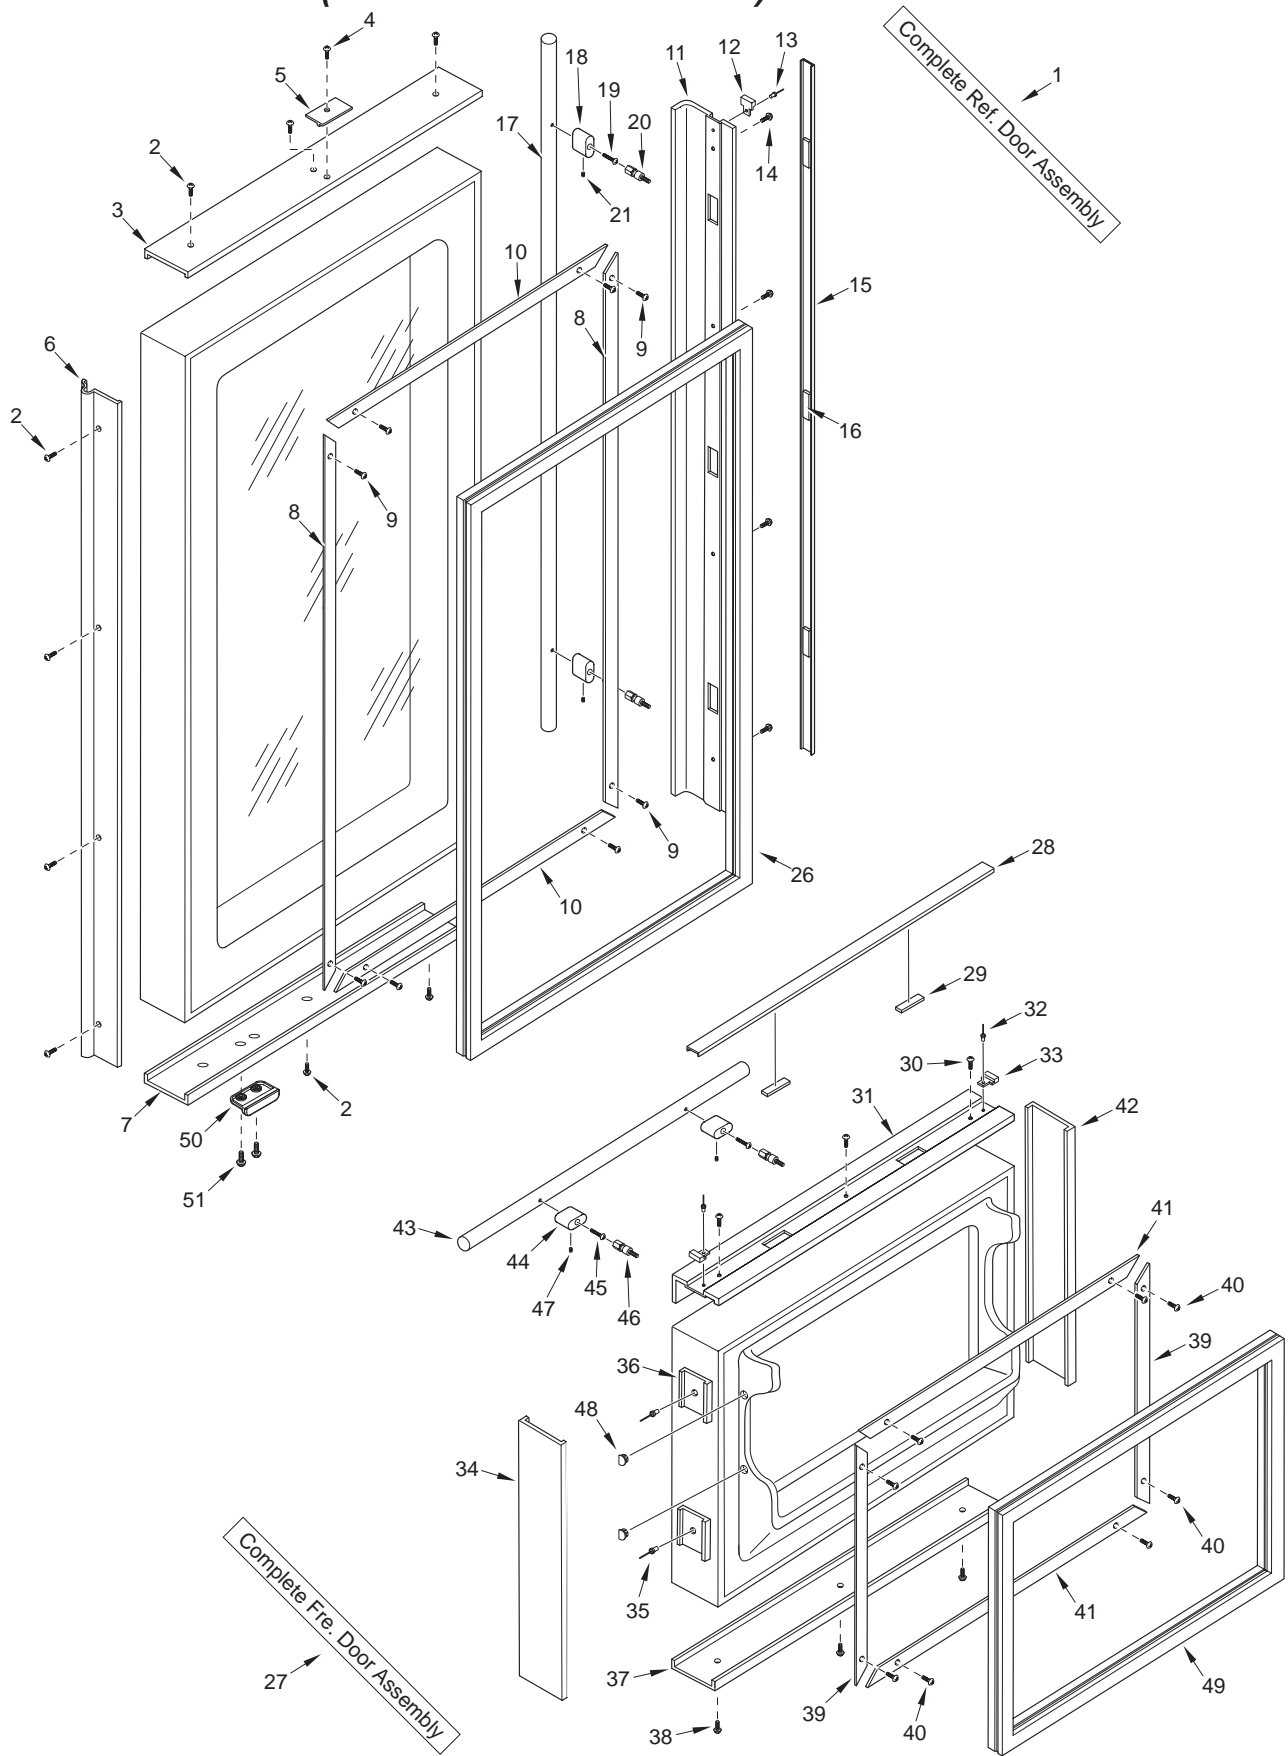

611G-2 DOOR VIEW (Prior to Serial #2354455)

611G-2 COSMETIC PARTS LIST (Prior to Serial #2354455)