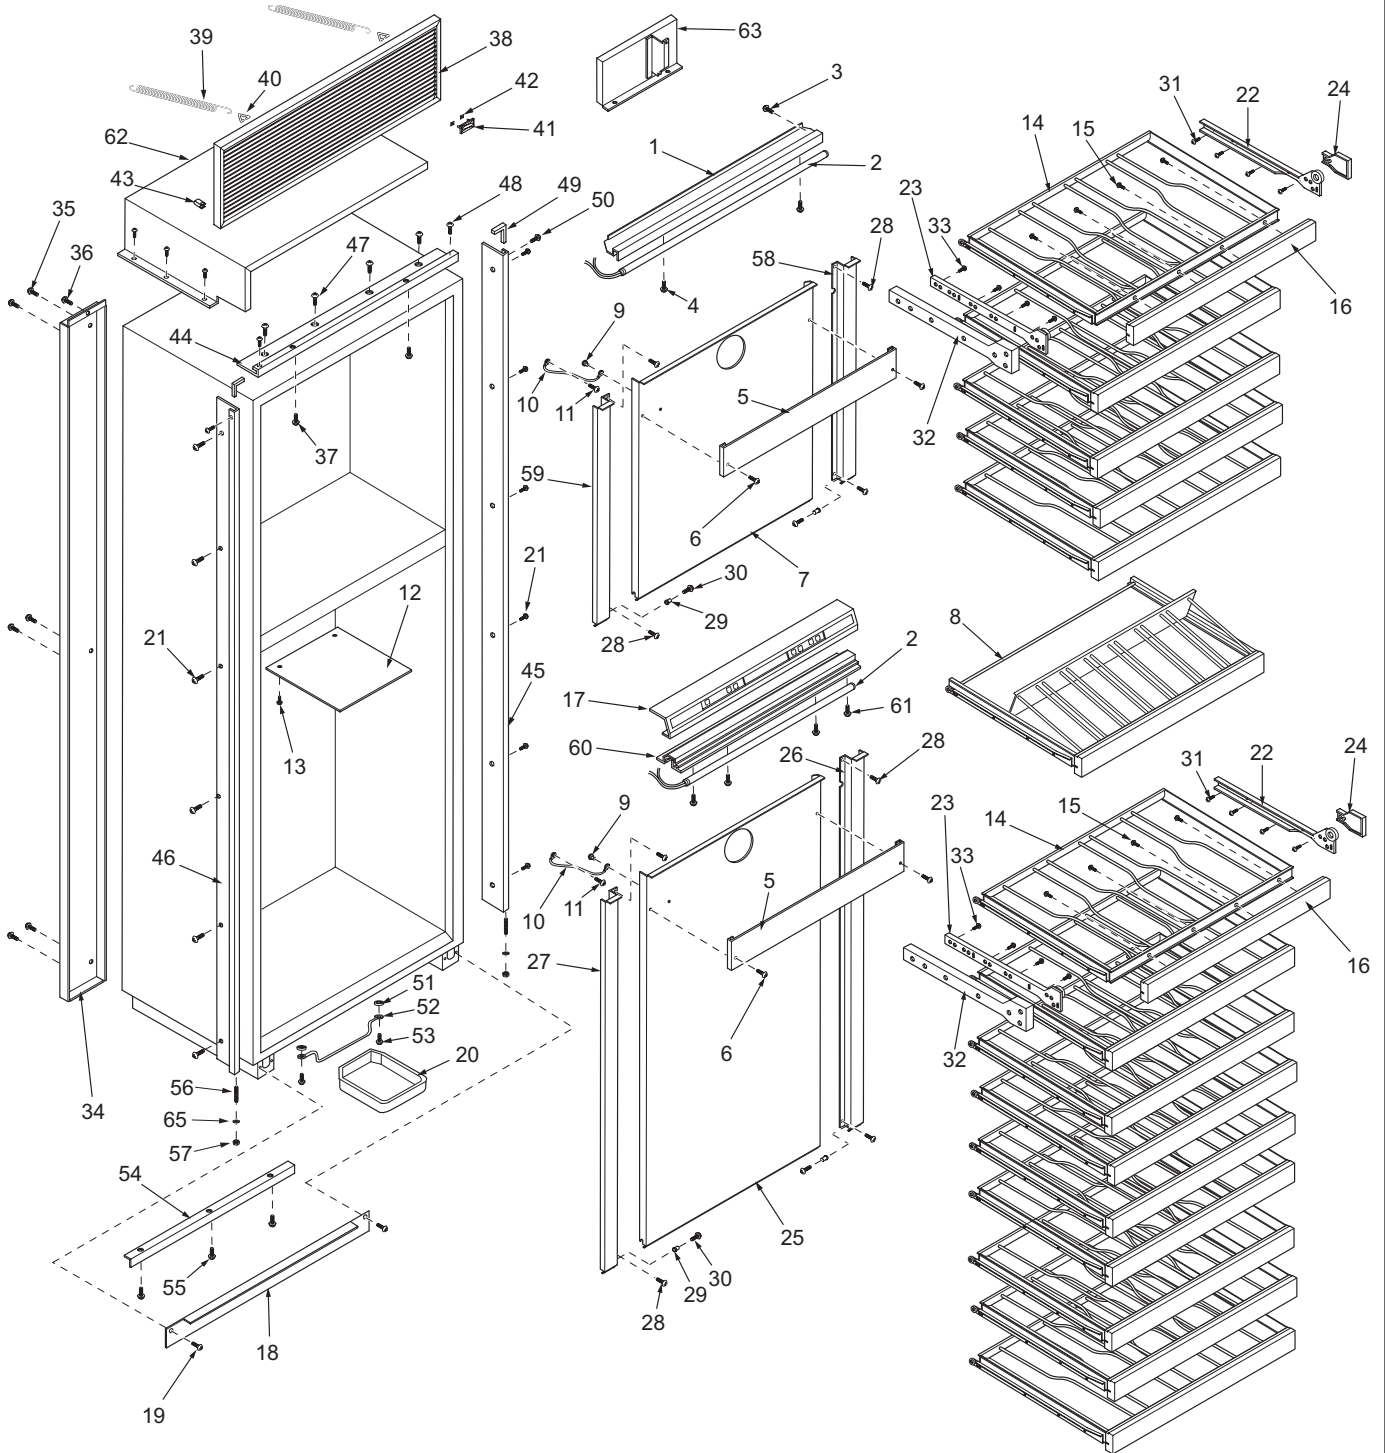

1.	3511690	Extrusion, Upper Light	44.	2229626	Frame, Main Top 30" - RH (See SN Breaks)
2.	3030150	Light Strip, 15 WATT		2229910	Frame,Mn Top 30" RH (See SN Breaks)
3.	6201270	Screw, #8-18 x 5/8" PH PN SS-Gnd		2234028	Frame,Main Top 30 RH (See SN Breaks)
4.	6201310	Screw, #8 x 1-3/4" Flat PH HD		3517051	Frame,Main Top 30-RH, B
5.	0212360	Evaporator Fan cover		3517054	Frame,Main Top 30-RH, P
6.	6201010	Screw, #8-15 x 2" Pan Head		2229627	Frame, Main Top 30" - LH (See SN Breaks)
7.	0200960	Cover, Evaporator Upper		2229920	Frame,Main Top 30"LH (See SN Breaks)
8.	4181780	Rack Assy, Display Wine		2234029	Frame,Main Top 30 LH (See SN Breaks)
9.	6180010	Pop Rivet, 1/8"		3517052	Frame,Main Top 30-LH, B
10.	4323860	Ground Wire Assy		3517055	Frame,Main Top 30-LH, P
11.	6201270	Screw, #8-18 x 5/8" PH PN SS-Gnd	45.	4120580	Main Frame Assy, Right -RH (See SN Breaks)
12.	0184410	Panel, Srvc/Access (See SN Breaks)		4120860	Frame Assy, Main RT Side-RH (See SN Breaks)
	4152220	Pnl Assy, Srvc Acc (See SN Breaks)		4120861	Frame Assy,Main Right -RH, B
13.	6200720	Screw, #8-18 x 1/2 PH Truss HD		4120862	Frame Assy,Main Right -RH, P
14.	4181750	Wine Rack Assembly		2229602	Main Frame, Right Side - LH (See SN Breaks)
15.	6201420	Screw		2234006	Frame, Main Side Right-LH (See SN Breaks)
16.	3516540	Molding, Wood Wine Rack		3517006	Frame,Main Side Right-LH, B
17.	4203130	Control Panel Pkg, SRVC - 430		3517031	Frame,Main Side Right-LH, P
18.	0168570	Kickplate, Stainless Steel (430/S)	46.	2229603	Main Frame, Left Side-RH (See SN Breaks)
	0260710	Kickplate, Solid (430/F, 430/O)		2234004	Frame,Main Side Left-RH (See SN Breaks)
	0168571	Kickplate, Solid-30", B (430/B)		3517004	Frame,Main Side Left-RH, B
	0168572	Kickplate, Solid-30", P (430/P)		3517029	Frame,Main Side Left-RH, P
19.	6200050	Screw, #10-12 x 1/2" Pan HD		4120590	Main Frame Assy, Left -LH (See SN Breaks)
	6200120	Screw, #10-12 x 1/2" Truss HD (SS)		4120870	Frame Assy, Main Left -LH (See SN Breaks)
20.	0164940	Drain Pan, Plastic		4120871	Frame Assy, Main Left -LH, B
21.	6200210	Screw, #8-32 x 1/2" Flat Head	47.	6200010	Screw, #10-12 x 3/4" Pan HD
	6201550	Screw, #8-18 X 1/2 Low Profile	48.	6200070	Screw, #4-24 x 3/8" Flat HD
22.	3413551	Cabinet Slide, RH	49.	2210701	Main Frame Angle
23.	3413552	Cabinet Slide, LH	50.	6200070	Screw, #4-24X3/8" Flat HD
24.	3421830	Slide Spacer		6200071	Screw, #4-24X3/8 Flat Hd, B
25.	0200970	Cover, Evaporator Lower	51.	3420670	Screw Spacer
26.	0201010	Evap Support, Lower RH	52.	3420760	Drain Pan Holder
27.	0201000	Evap Support, Lower LH	53.	6201060	Screw, #8x1-1/4" PH FLAT TAP
28.	6201270	Screw, #8-18 x 5/8" PH PN SS-Gnd	54.	0169050	Kickplate Support
29.	3520120	Brass Insert	55.	6200010	Screw, #10-12 x 3/4" Pan HD
30.	6200130	Screw, #8-18 x 3/4" Truss HD	56.	3550190	Bottom Hinge Stud
31.	6201230	Screw, #8 x 7/8" w/a #7 PH FT Head	57.	6150200	Nut, 1/4-20 Hex
32.	3421820	Slide Support Spacer		6150201	Nut, 1/4-2 0 Hex, B
33.	6201240	Screw, #8 x 1-3/8" w/a #7 PH FT Hd	58.	0200990	Evap Support, Upper RH
34.	0168950	Duct, Back	59.	0200980	Evap Support, Upper LH
35.	6201060	Screw, #8x1-1/4" PH FLAT TAP	60.	3511720	Housing, Lower Light
36.	6201270	Screw, #8-18 x 5/8" PH PN SS-Gnd	61.	6200720	Screw, #8-18 x 1/2 PH Truss HD
37.	6201310	Screw, #8 x 1-3/4" Flat PH HD	62.	4281250	Shroud Assy, Unit
	6201311	Screw, #8X1-3/4 Flt Ph Hd, B	63.	4281100	Shroud Assy, Compressor
38.	6LG3011	Louvered Grille Assembly, 30" x 11"	64.	6201430	(Not pictured) Panel Mnt Hrdwr Pack
	6PG3011	Panel Grille Assembly, 30" x 11"	65.	6240070	Lock Washer, 1/4" SS
	6SG3011	SS Grille 30" x 11" (See SN Breaks)		6240071	Washer, Lock 1/4", B
	6SG3011/S	SS Grille,30X11-CLSC(See SN Breaks)			
	6SG3011/B	SS Grille 30X11-Carbon			
	6SG3011/P	SS Grille 30X11-Platinum			
39.	3450900	Grille Spring			
40.	3450520	Grille Hook			
41.	3580230	Name Plate, Approx 1-1/4X3" w/Pegs			
	3580210	Name Plate, Appr. 1-1/4"X3" Stick-on			
	3580211	Nameplate, B,P			
42.	6150140	Spring Grip Nut, 1/8"			
43.	6150840	Tinnerman J-Clip			

430 COSMETIC VIEW