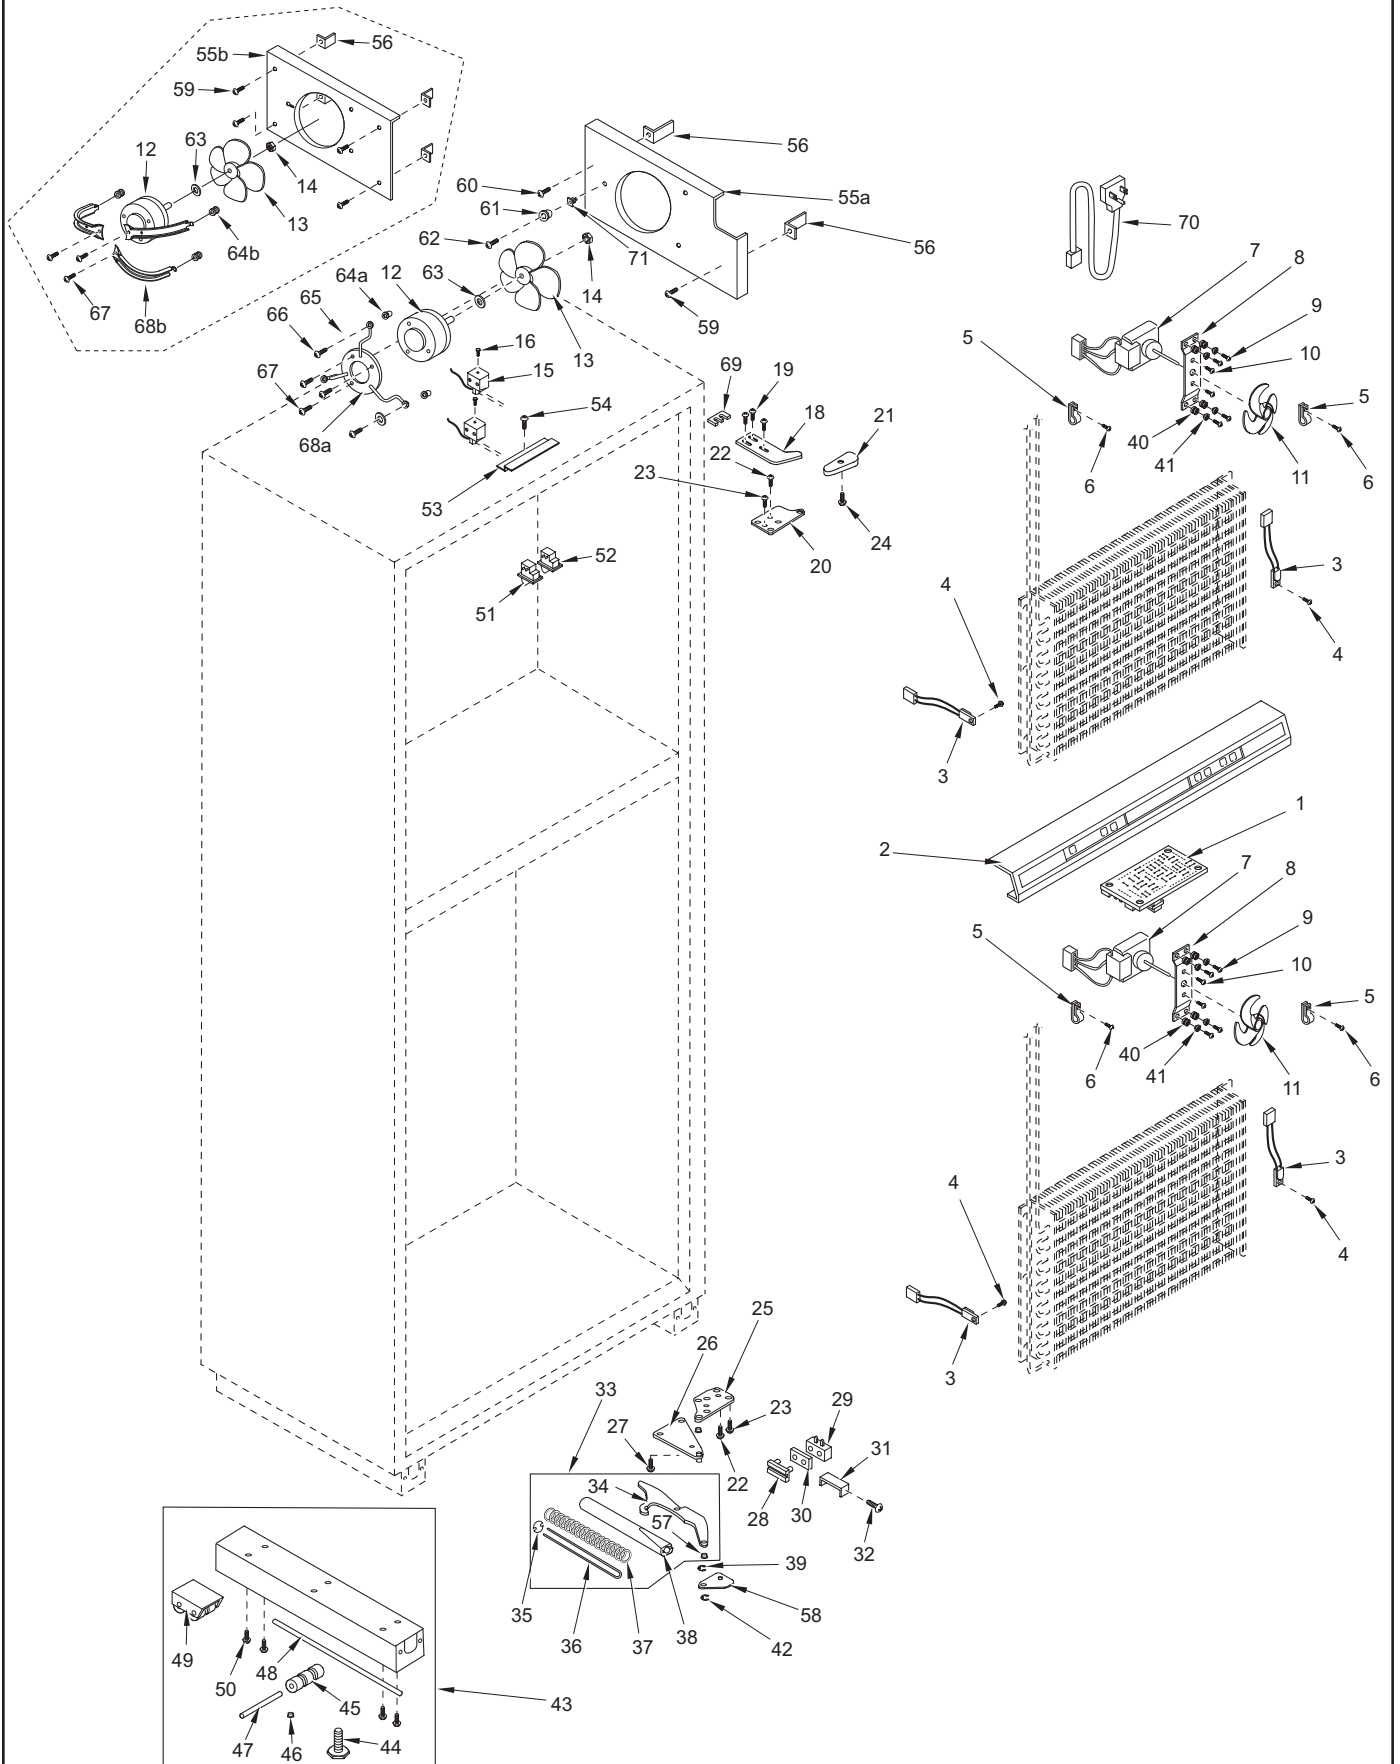

### 430 MECHANICAL VIEW

**430 SEALED SYSTEM VIEW PARTS LIST**

1. 4203060 Valve/Sol Components, UPR-Wine
- 4203070 Valve/Sol Components, LWR-Wine
2. 6160030 Spacer, 5/16 x 7/16 x 5/8"
3. 3150010 Rubber Grommet, Small, 5/8"
4. 6240050 Flat Washer, 5/16"
5. 6200140 Screw, #8-15 x 3/8" Truss HD
6. 6120030 Tube Clamp, Plastic 1/4"
7. 3014420 Drier, Service Wine
8. 6240050 Flat Washer, 5/16"
9. 6201270 Screw, #8-18 x 5/8" PH PN SS-Gnd
10. 6150220 Nut, 5/16-18 Hex Zinc
11. 4203230 Compressor Pkg. SRVC-WINE(EMI30HER)
- 3111370 Relay, (1351400)
- 3111410 Overload, (4TM734LFB)
12. 6200010 Screw, #10-12 x 3/4" Pan HD
13. 6201270 Screw, #8-18 x 5/8" PH PN SS-Gnd
14. 4211600 Evaporator Assy (Includes Heat Exchanger)
- 3130280 Evaporator
- 4251490 Heat Exchanger
15. 6120170 Locking Cable Tie, Red, 11-1/2"
16. 2600138 Drain Pan Heater Loop
17. 3120370 Condenser
18. 3421410 Drain Pan Heater Loop Support
19. 6200010 Screw, #10-12 x 3/4" Pan HD
20. 0862320 Bracket, Solenoid
21. 6201270 Screw, #8-18 x 5/8" PH PN SS-Gnd
22. 0168040 Drier Bracket