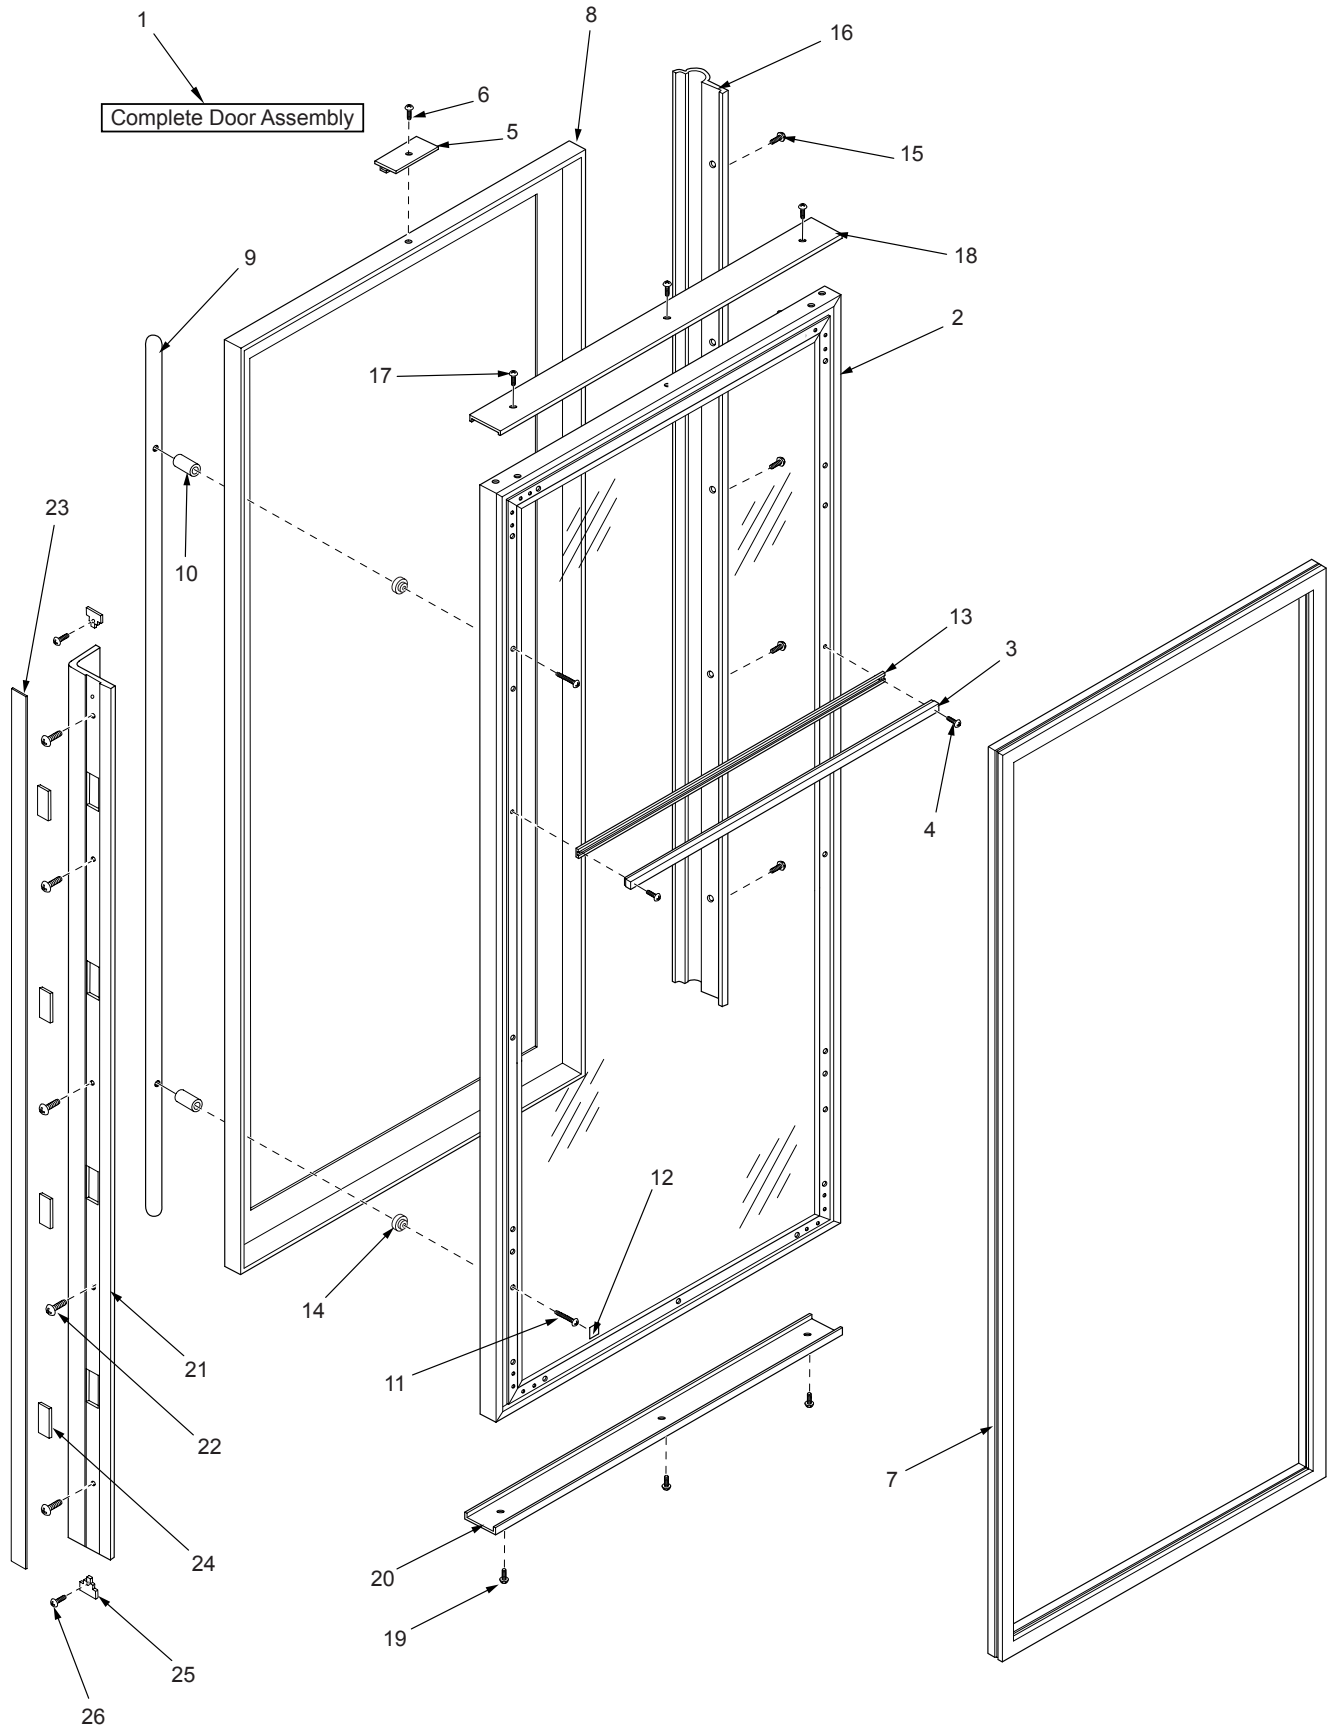

430 DOOR VIEW

430 COSMETIC VIEW PARTS LIST